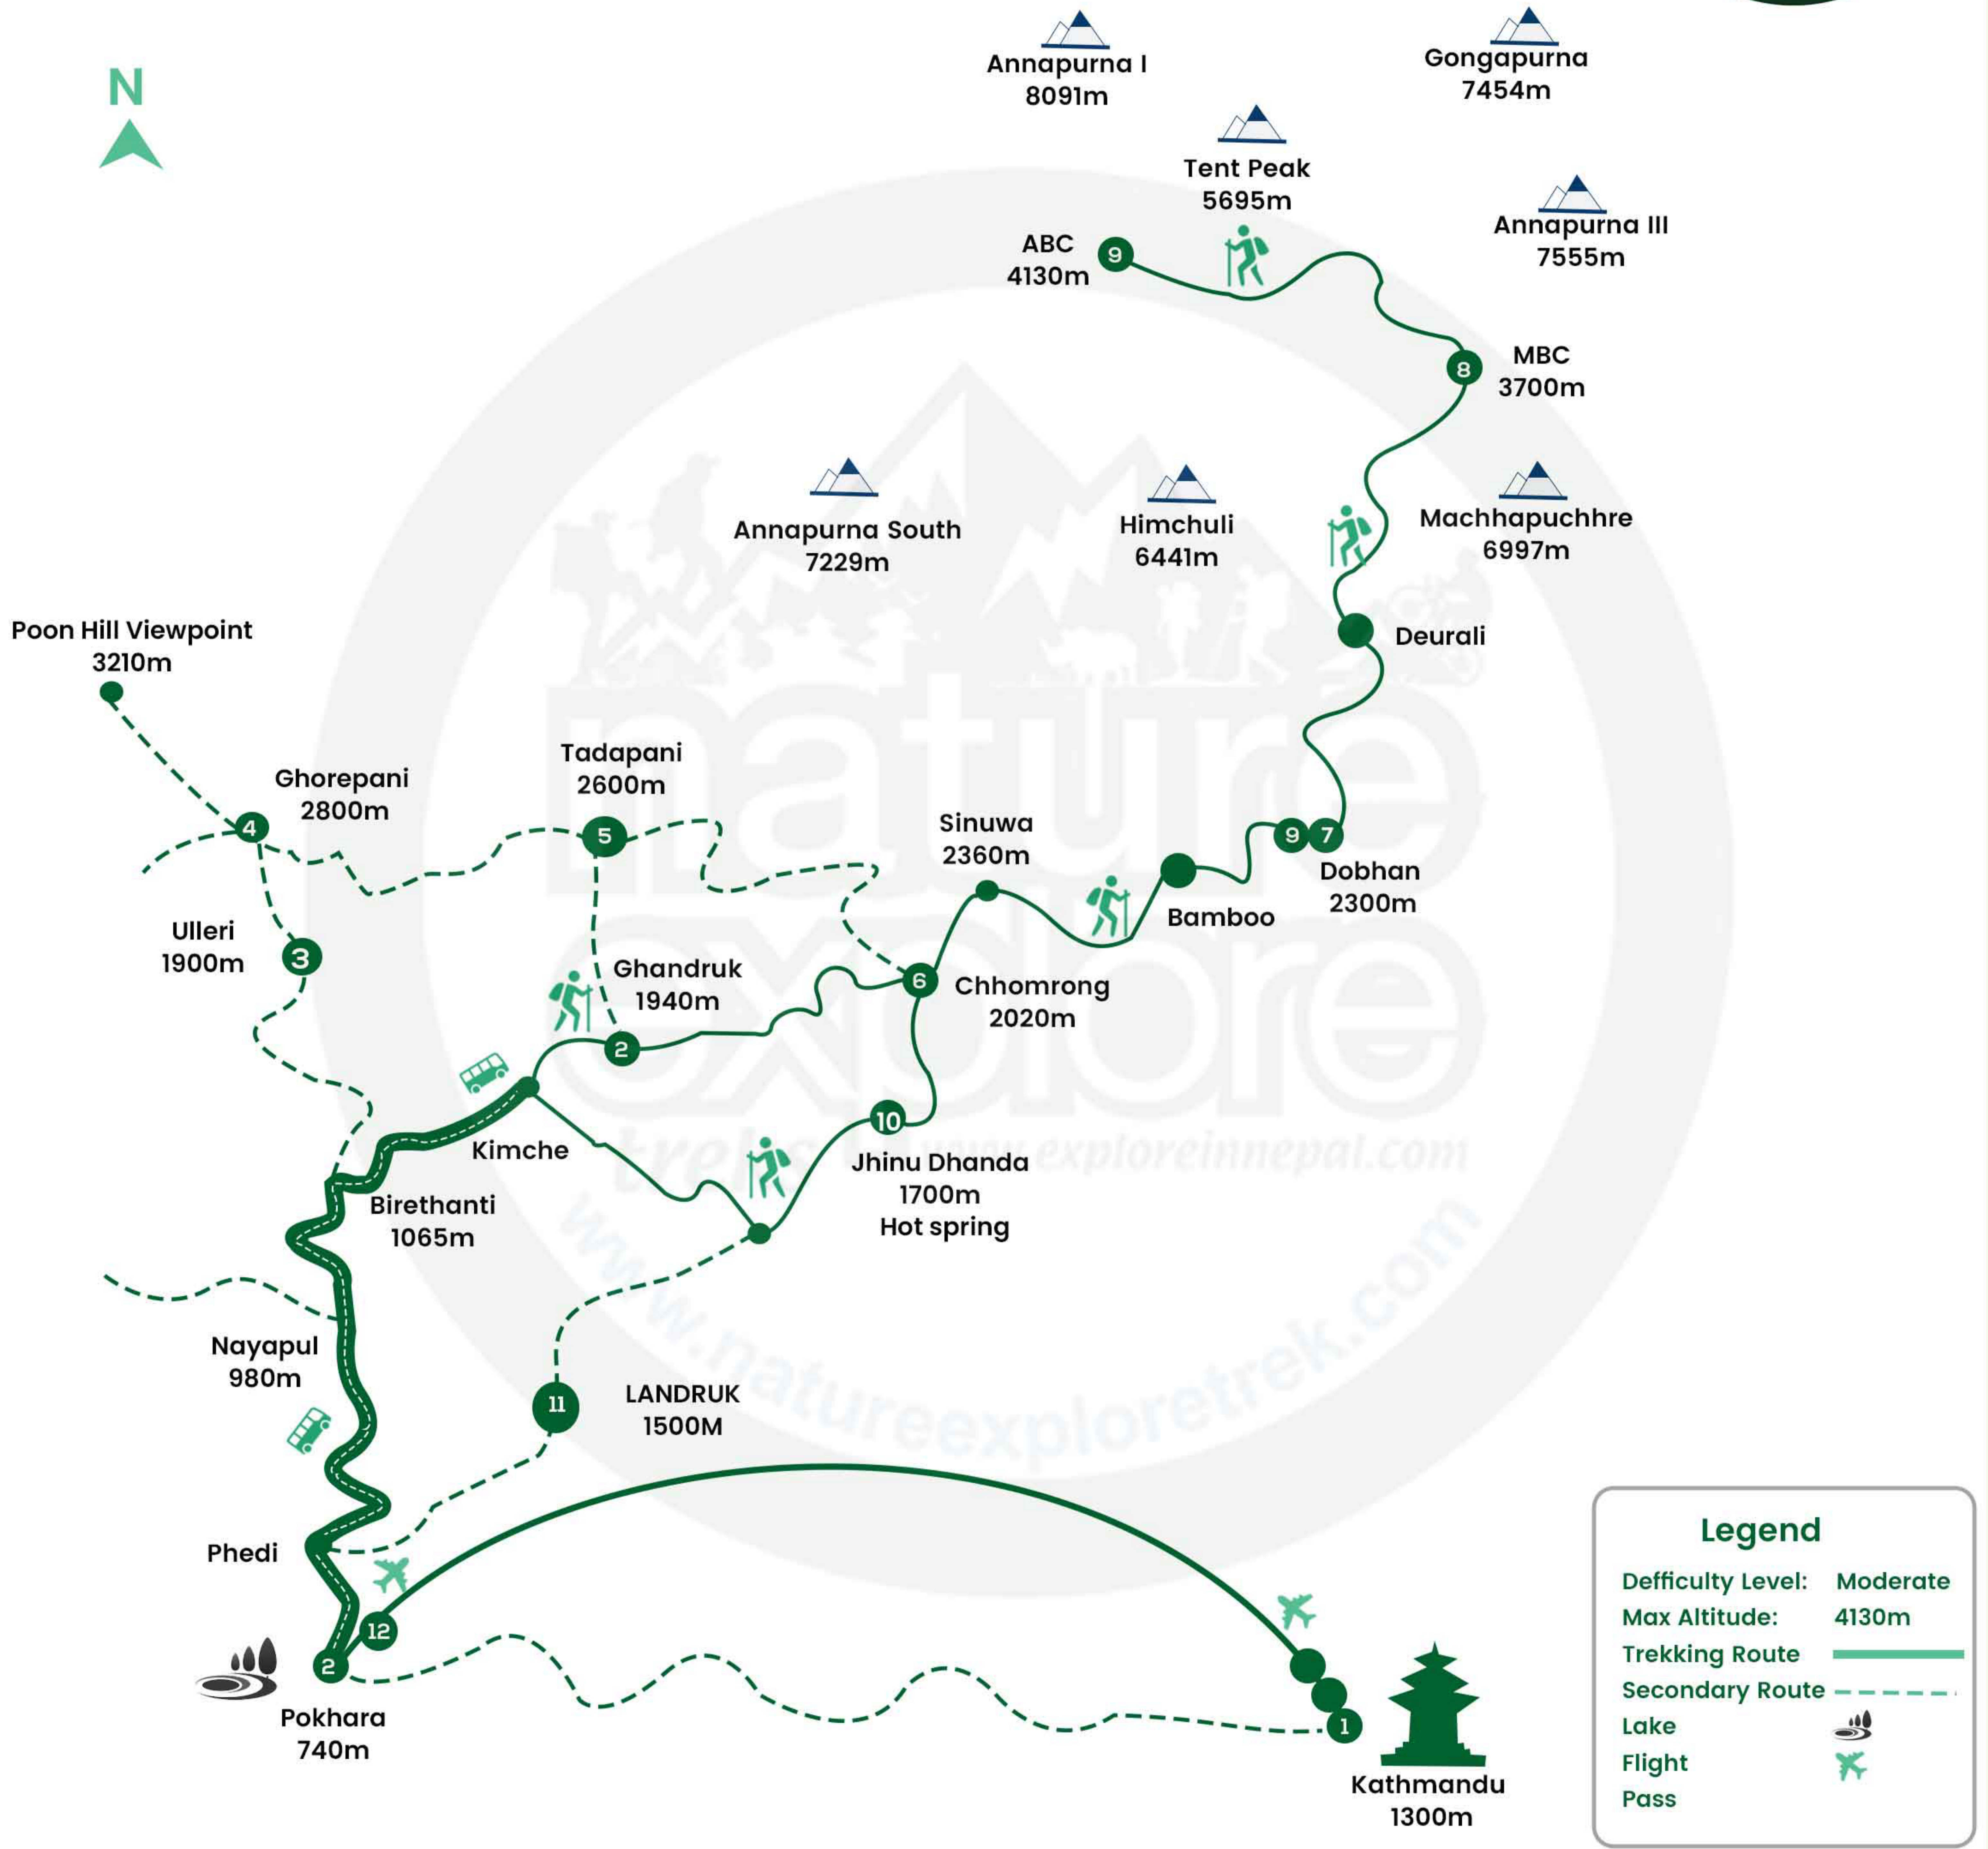

DAYS
12

Annapurna Base Camp Trek

Altitude Chart