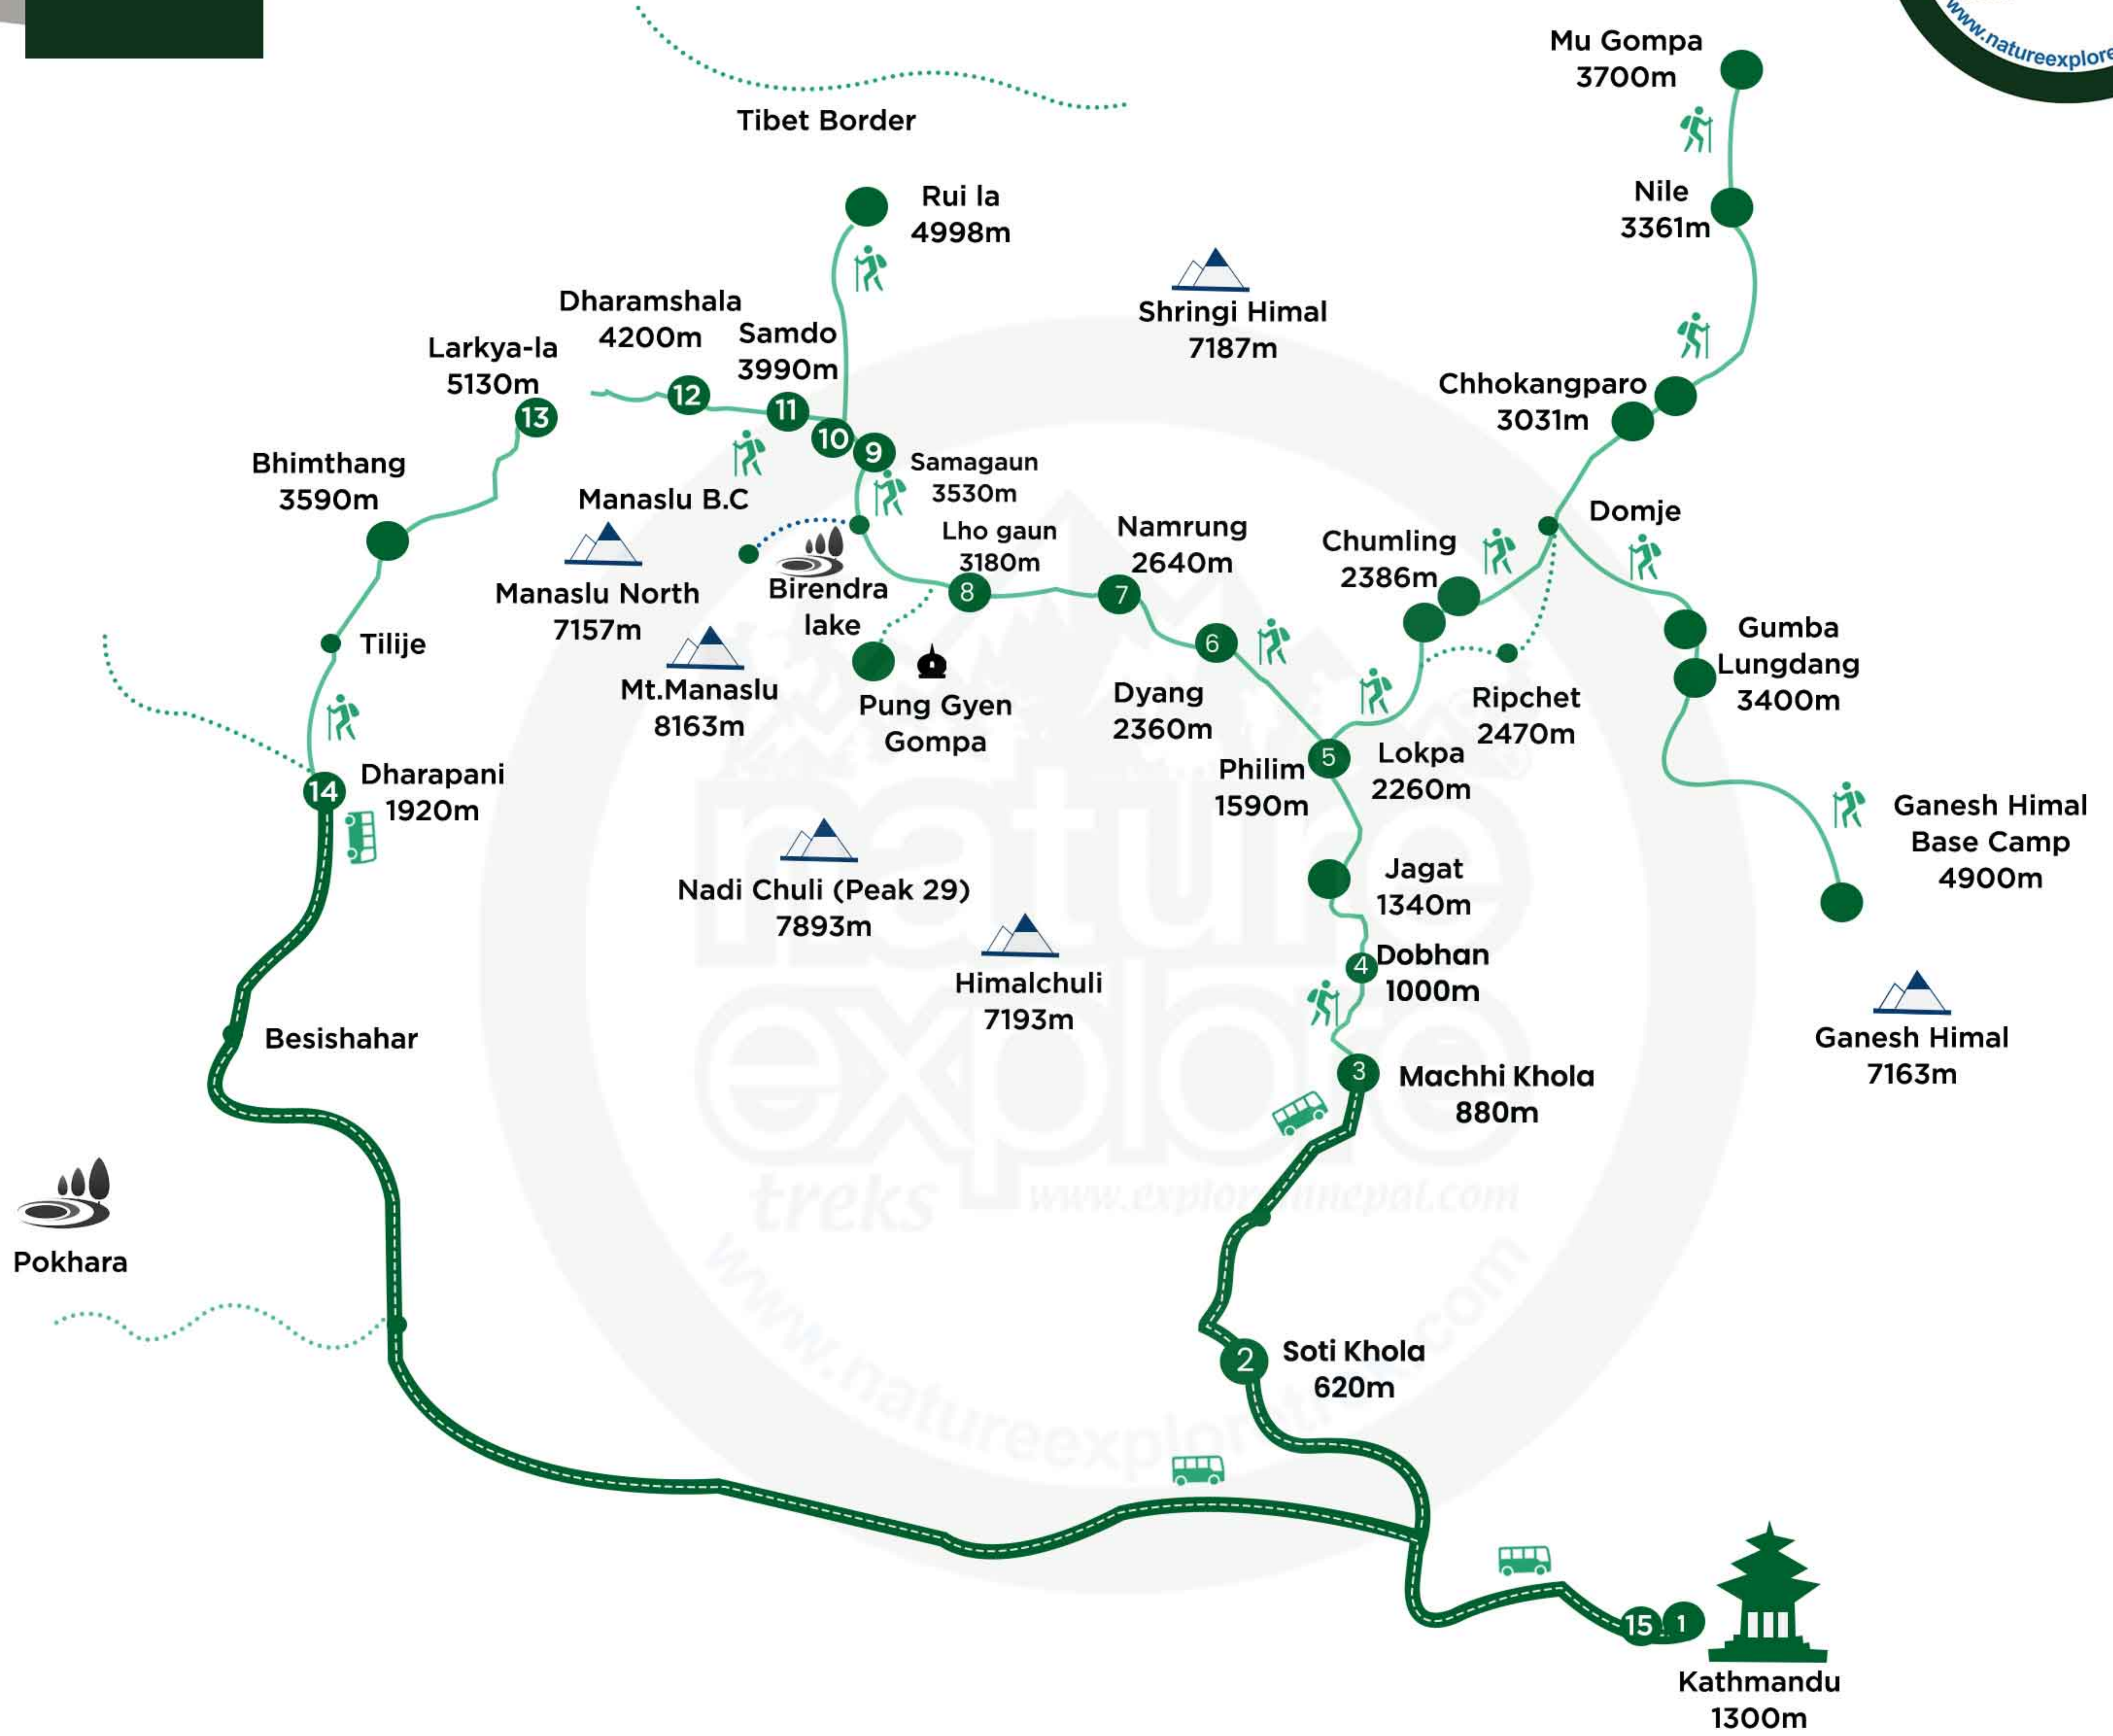

15
DAYS

Manaslu Circuit Trek

Legend	
Difficulty Level:	Strenuous
Max Altitude:	5106m
Trekking Route	
Secondary Route	
Lake	
Drive	

Altitude Chart