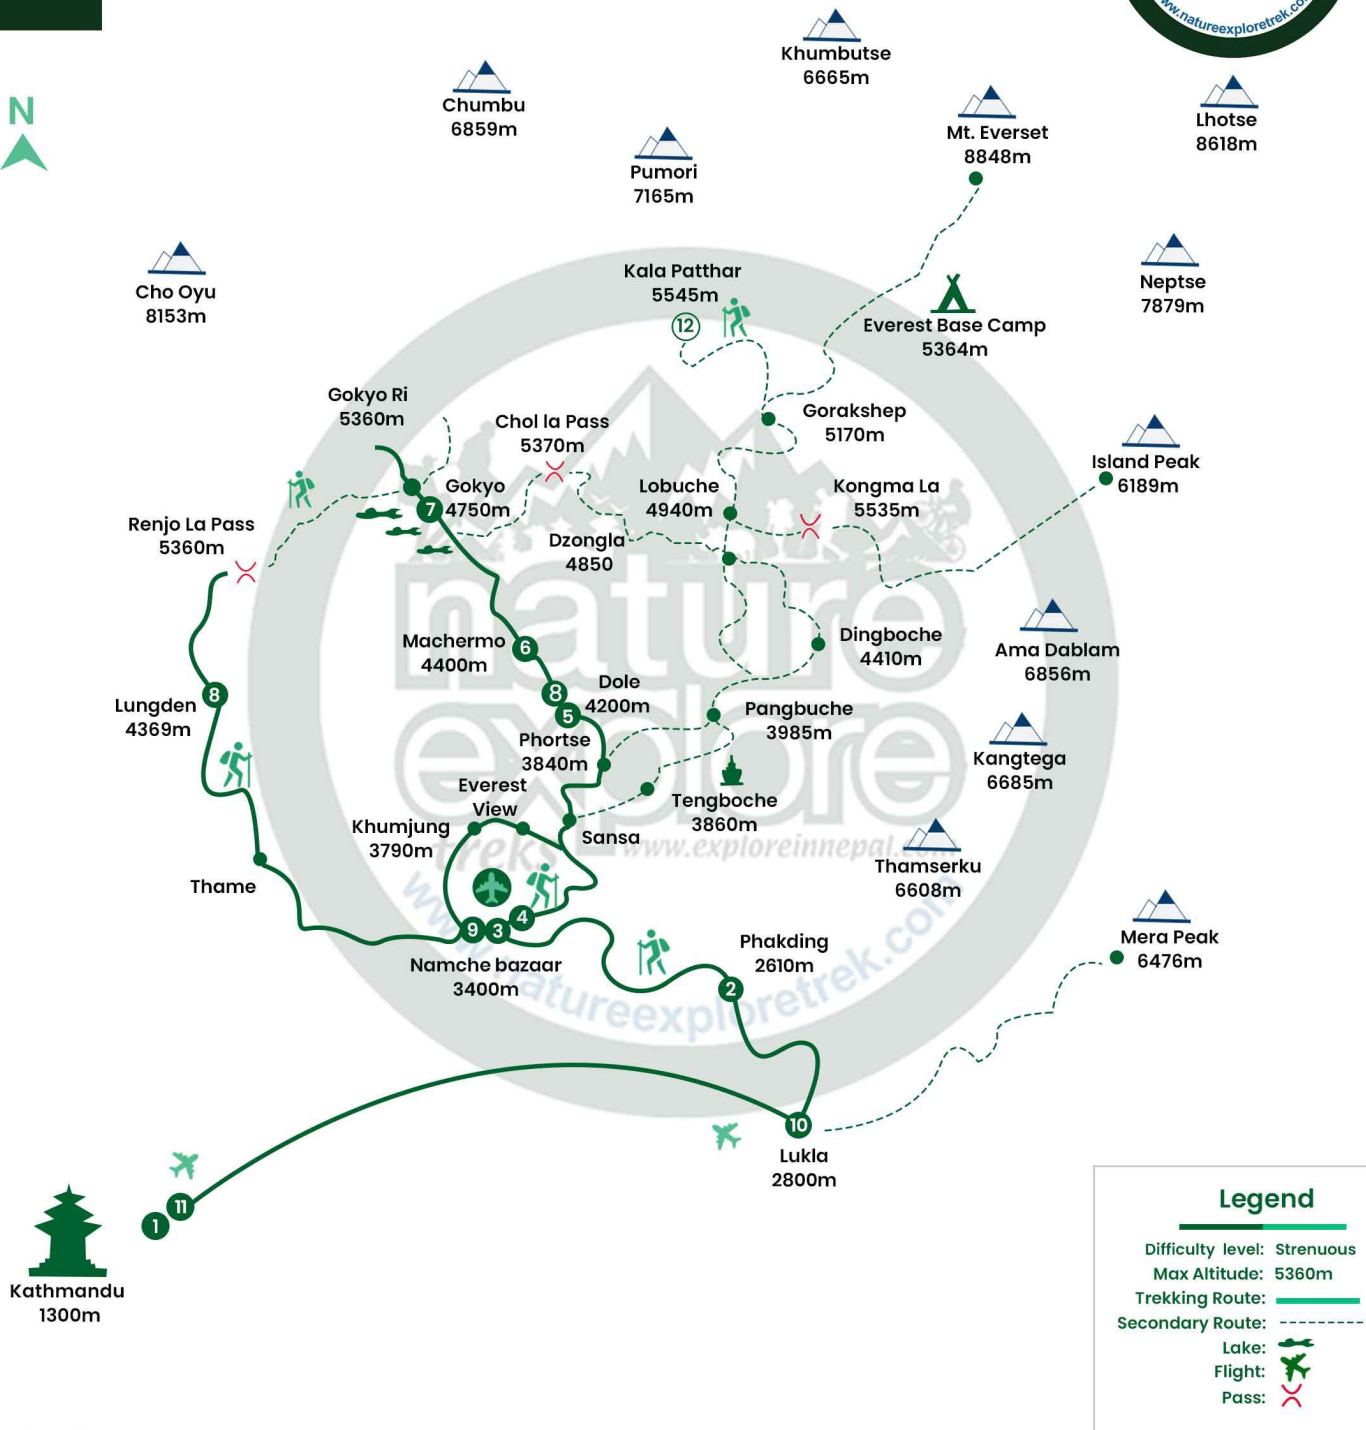

DAYS
11

Gokyo lake Trek

Legend

- Difficulty level: Strenuous
- Max Altitude: 5360m
- Trekking Route:
- Secondary Route:
- Lake:
- Flight:
- Pass:

Altitude Chart