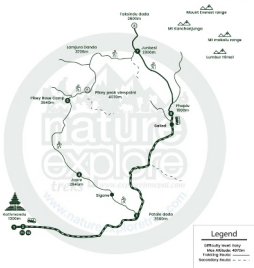

Pikey Peak Trek

Altitude Chart