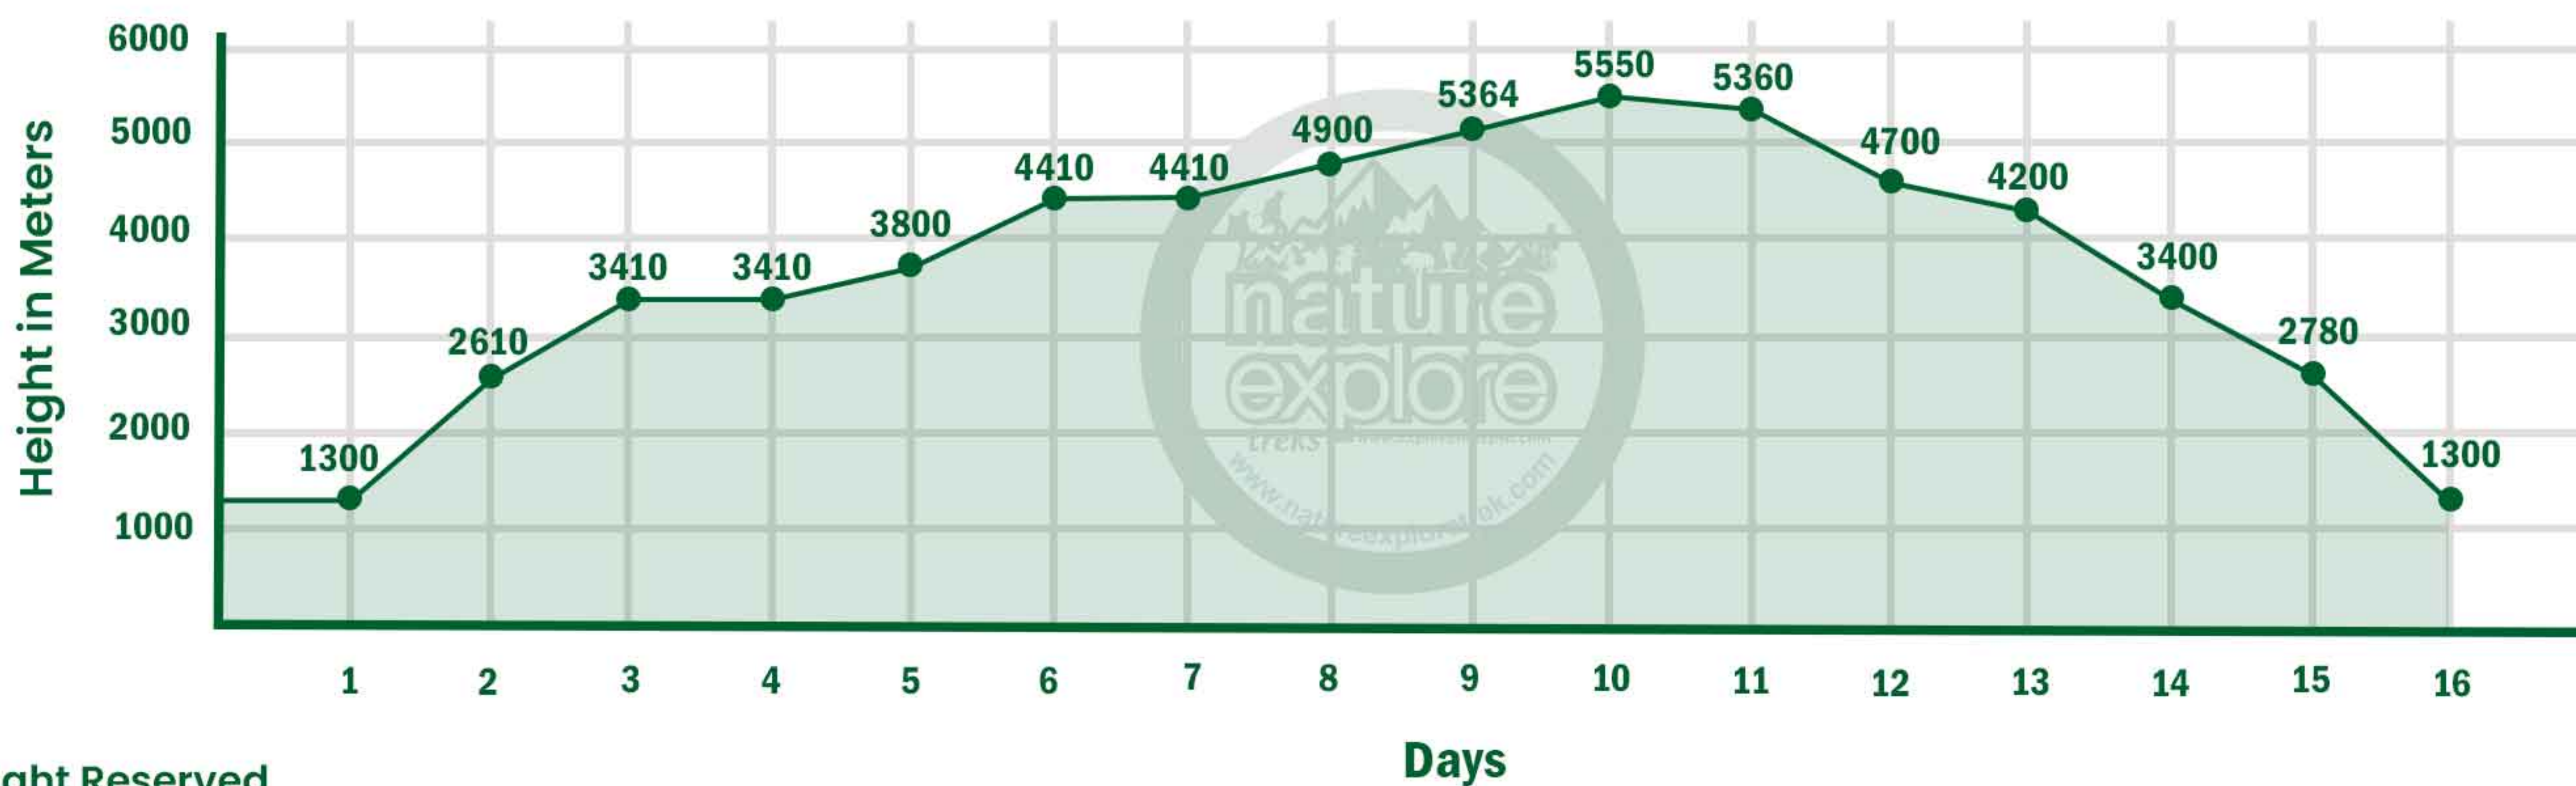

DAYS
16

Everest base camp with Gokyo lake trek

Altitude Chart

(C) All Right Reserved