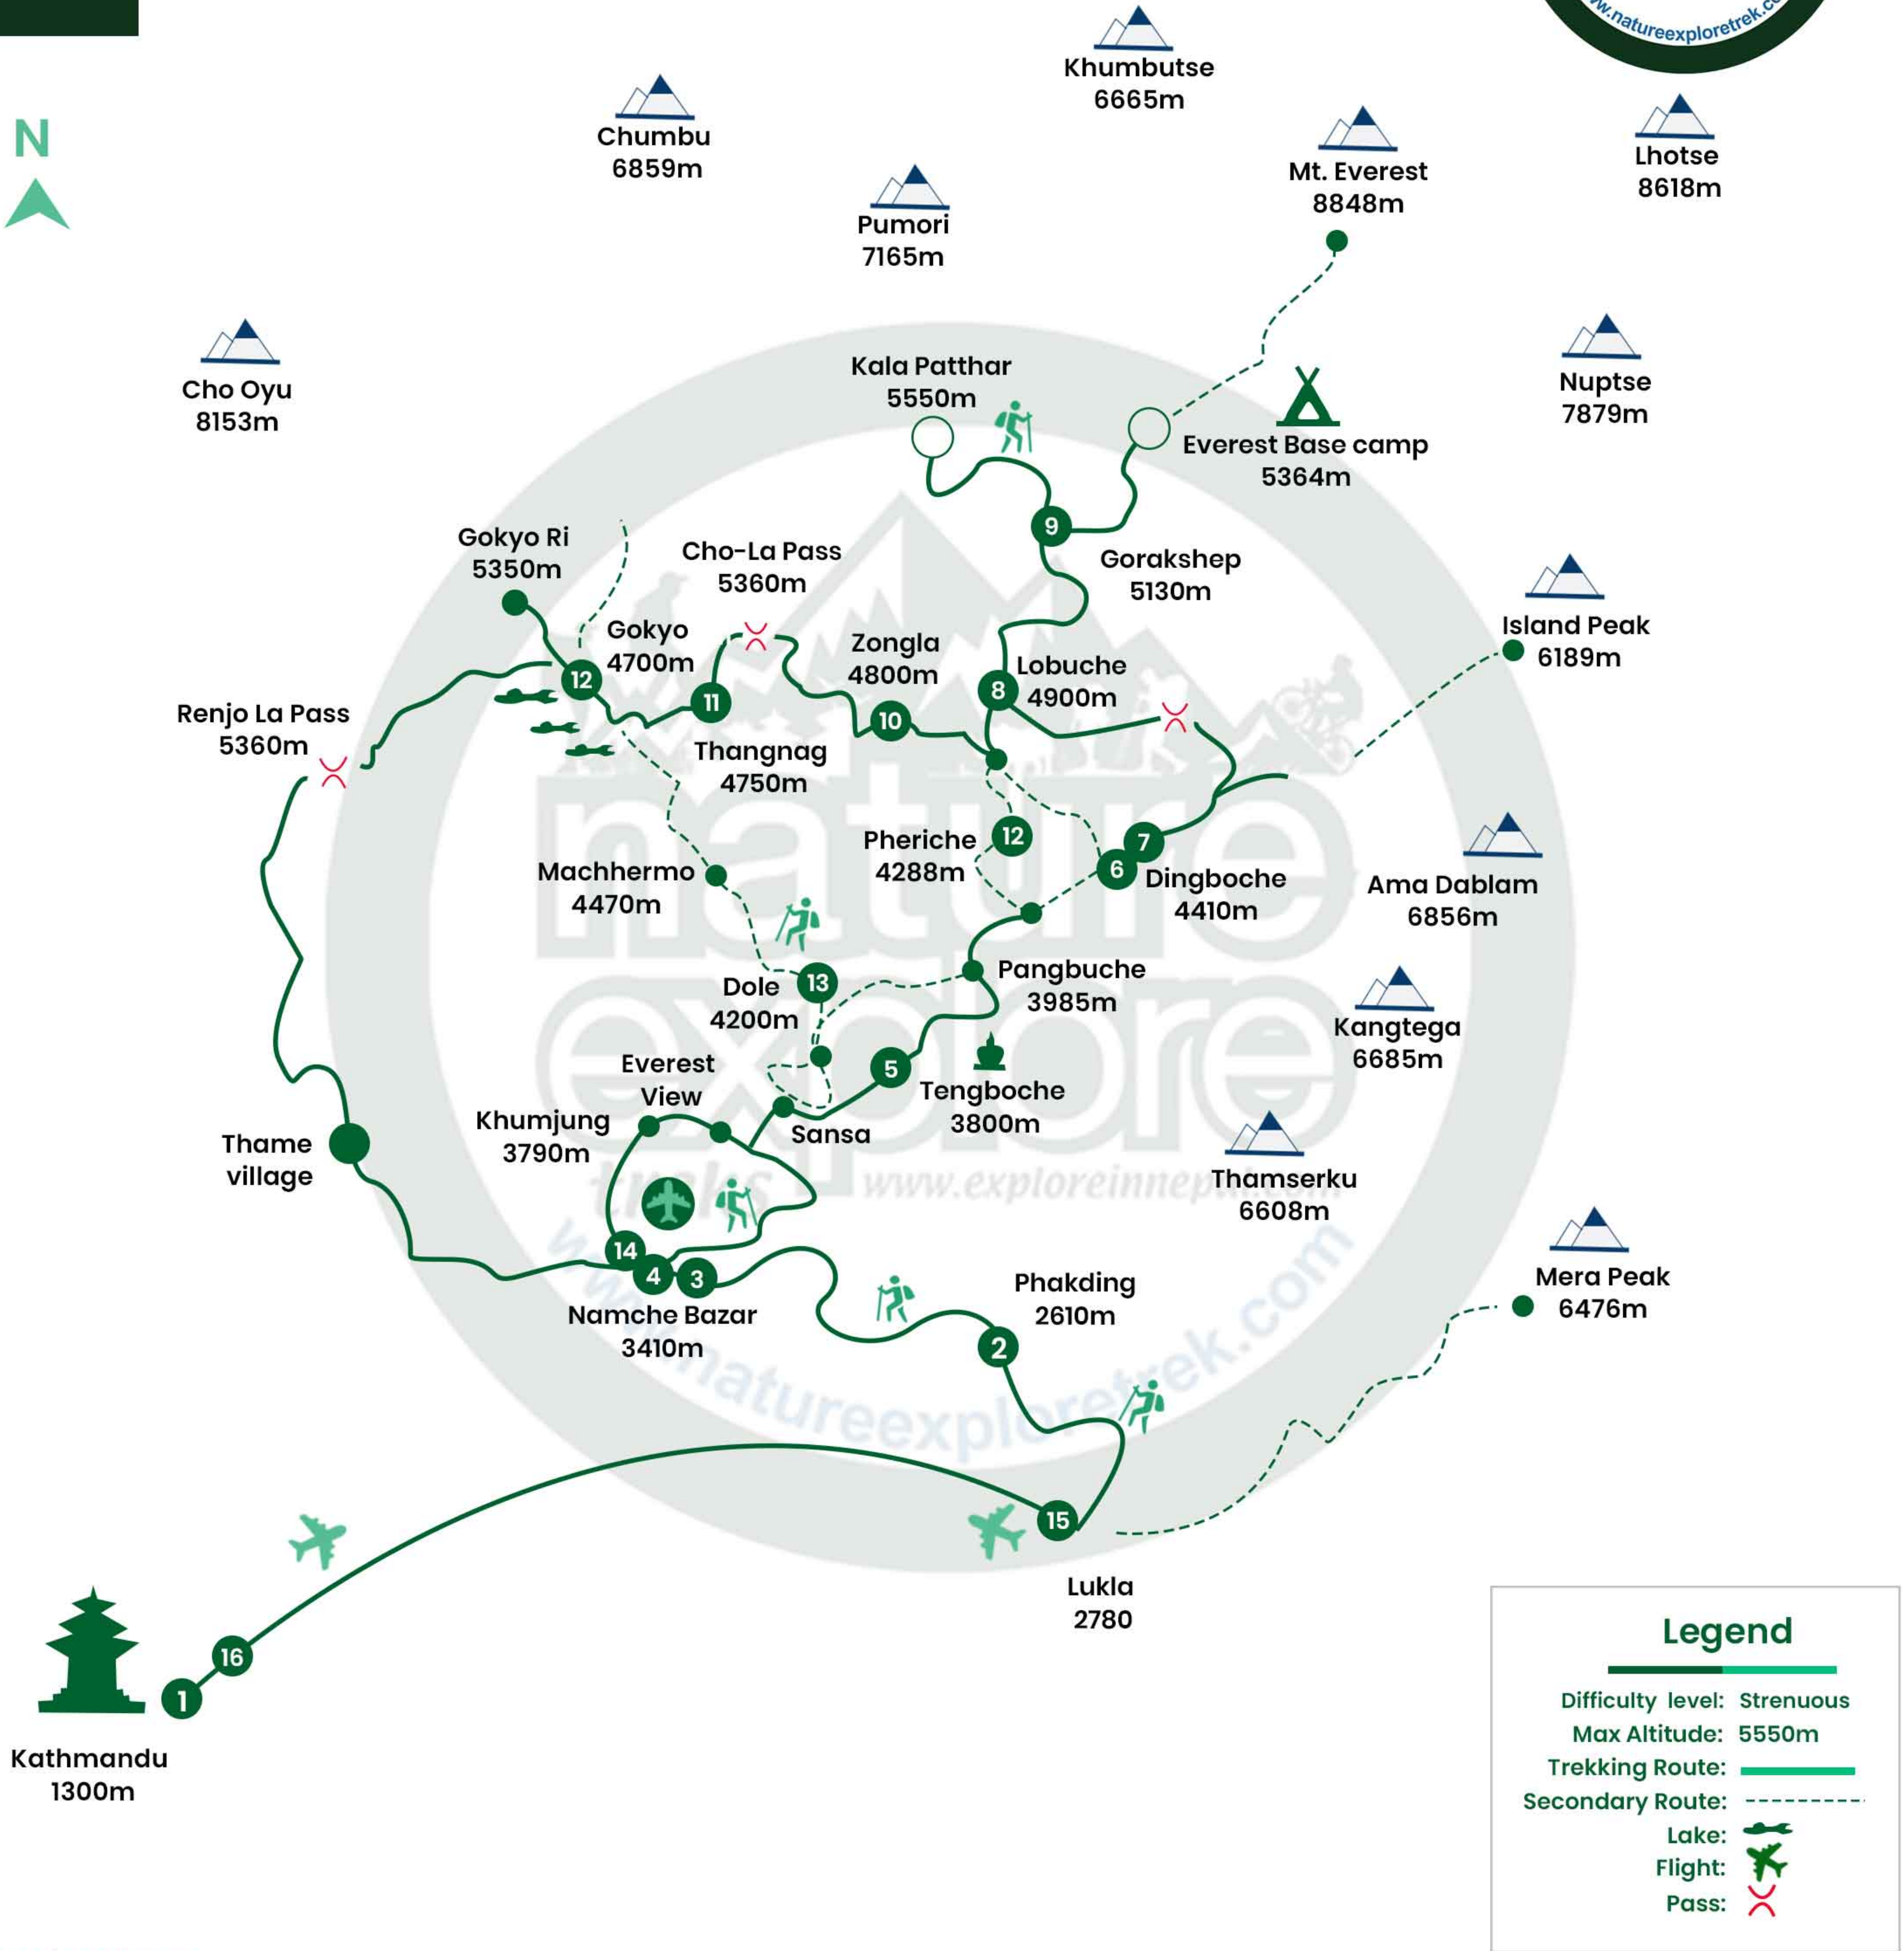

DAYS
16

Everest base camp with Gokyo lake trek

Altitude Chart

(C) All Right Reserved