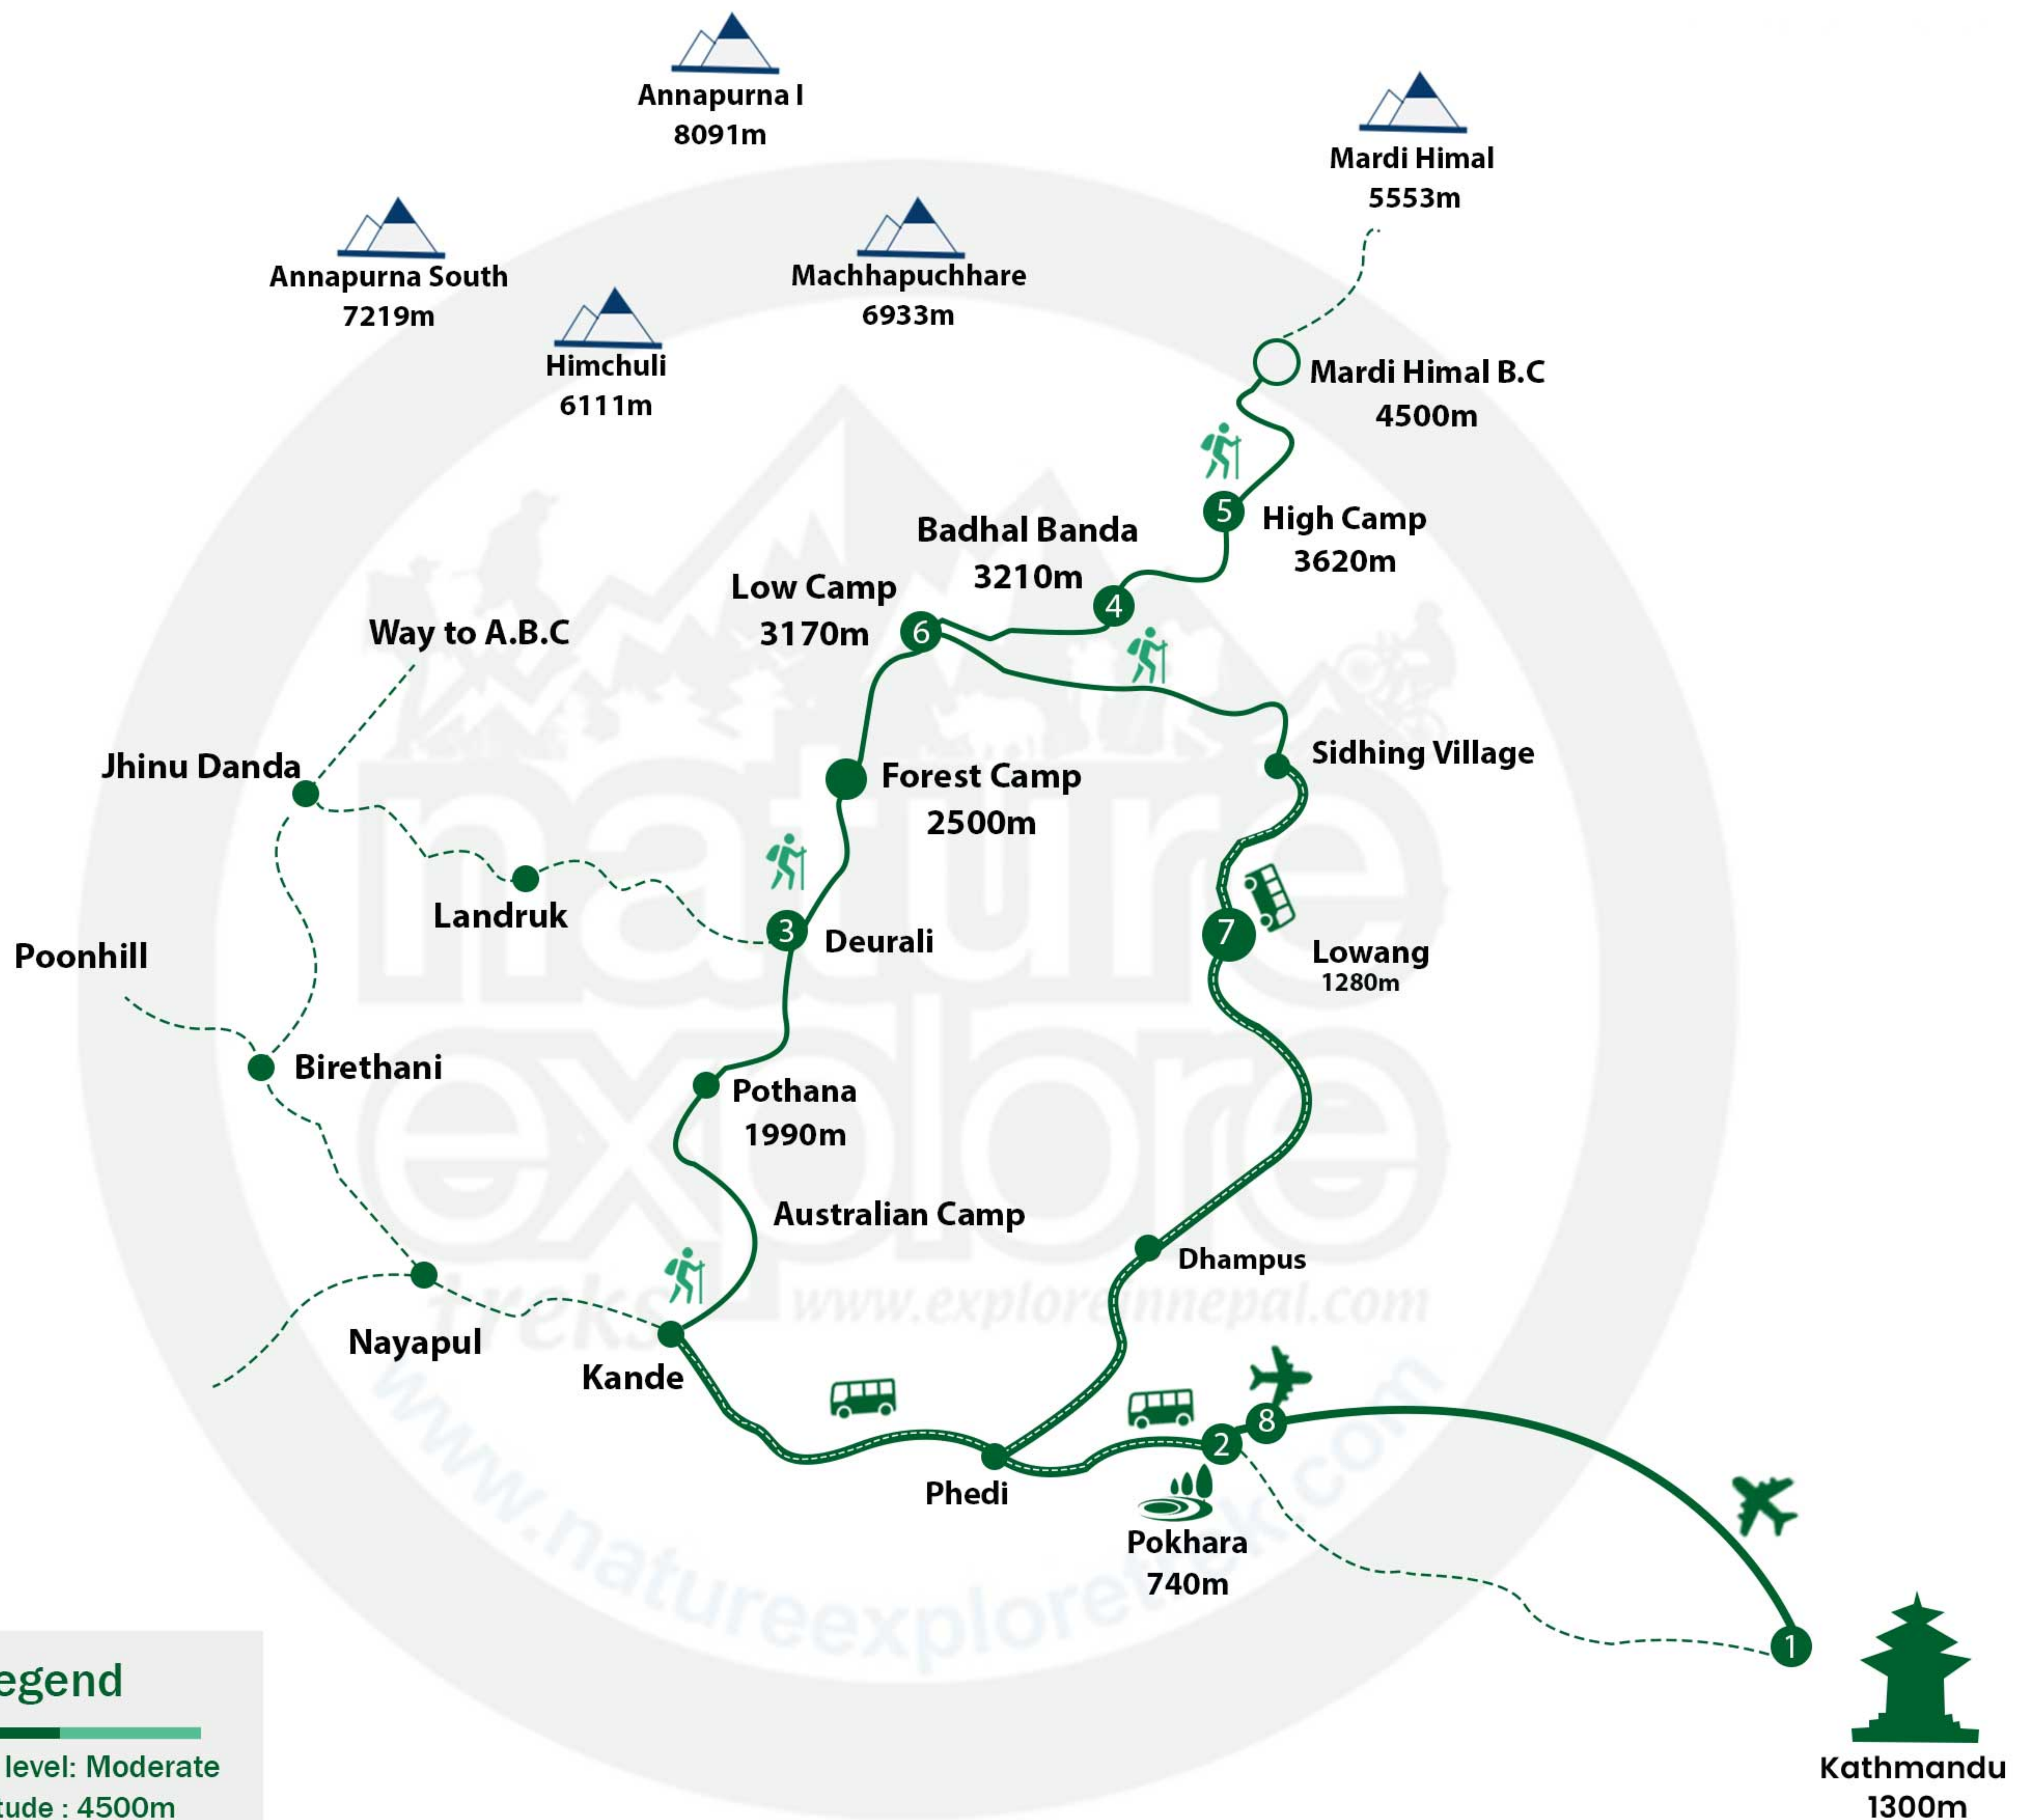

DAYS
8

Mardi Himal Trek

Legend

- Difficulty level: Moderate
- Max Altitude : 4500m
- Trekking Route:
- Secondary Route:
- Drive Route:
- Lake :
- Flight :

Altitude Chart

(c)All Rights Reserved