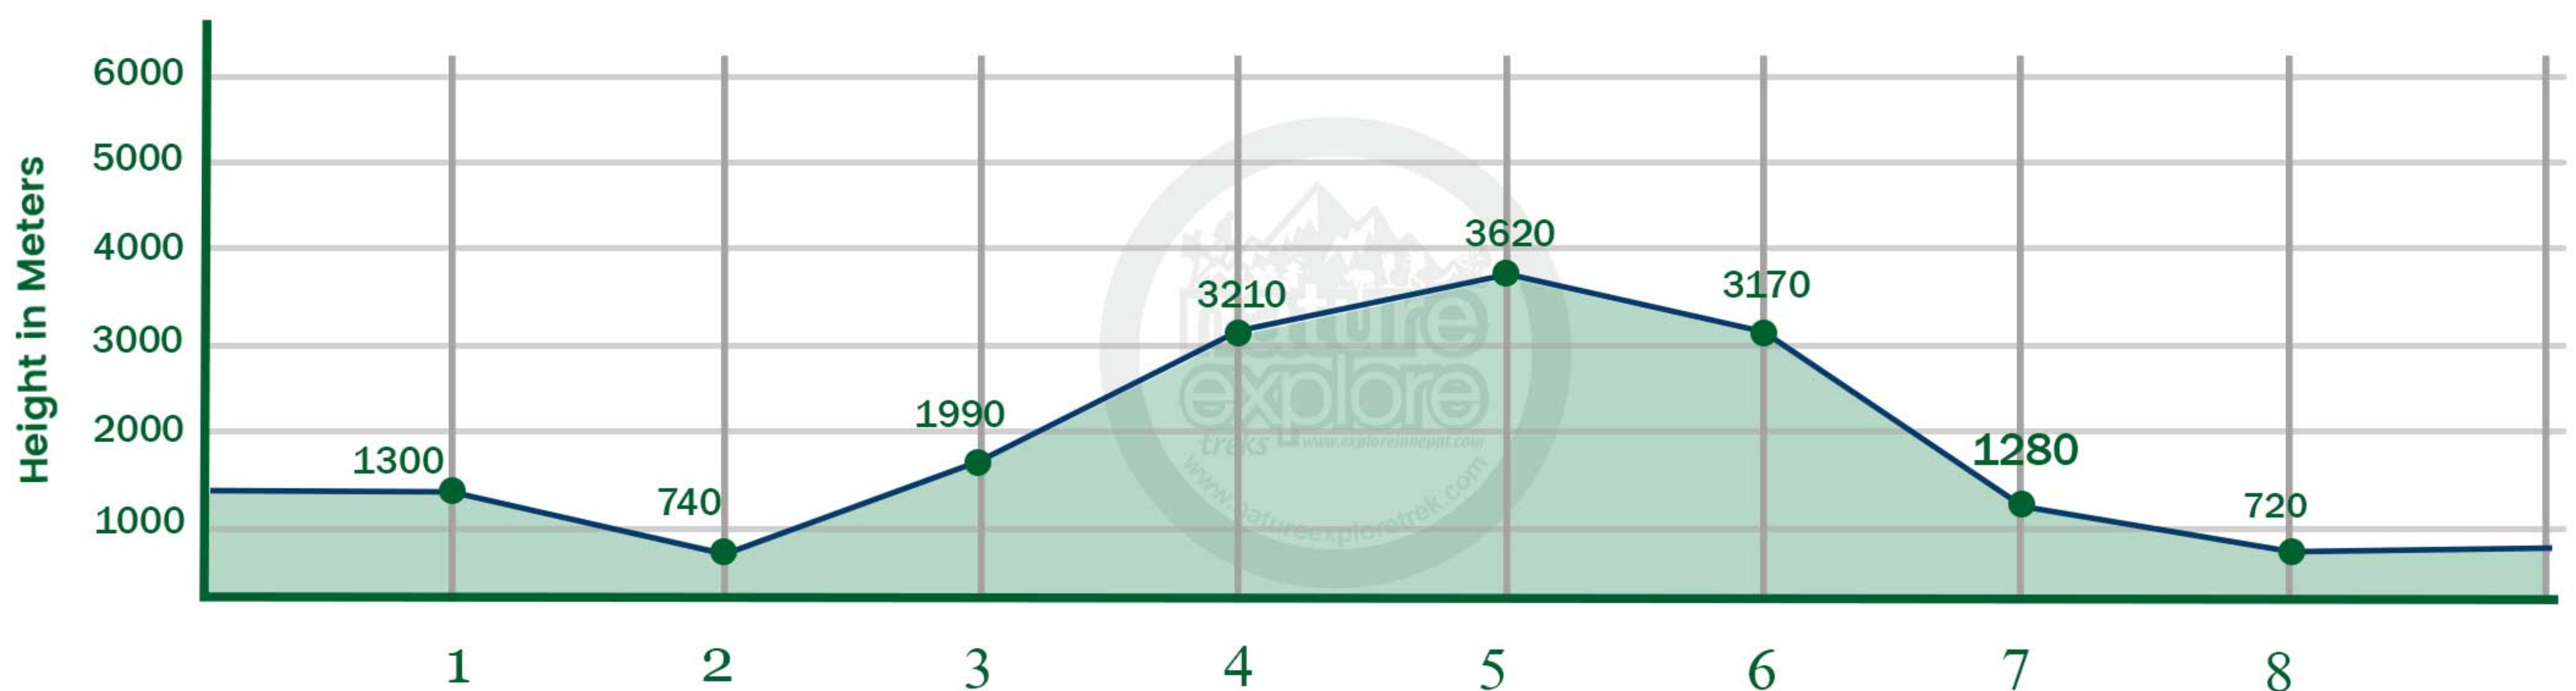

DAYS
8

Mardi Himal Trek

Legend

- Difficulty level: Moderate
- Max Altitude : 4500m
- Trekking Route:
- Secondary Route:
- Drive Route:
- Lake :
- Flight :

Altitude Chart

(c)All Rights Reserved