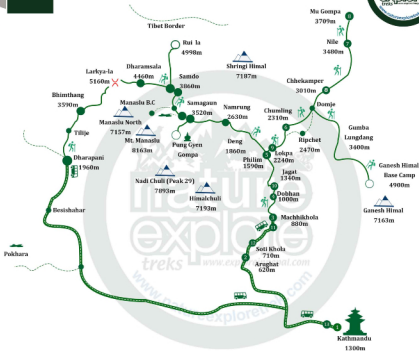

DAYS
15

Tsum Valley Trek

Legend

- Difficulty level: Strenuous
- Max Altitude: 5100m
- Trekking Route: ————
- Secondary Route: - - - - -
- Drive Route: ————
- Lake: ————

Altitude Chart