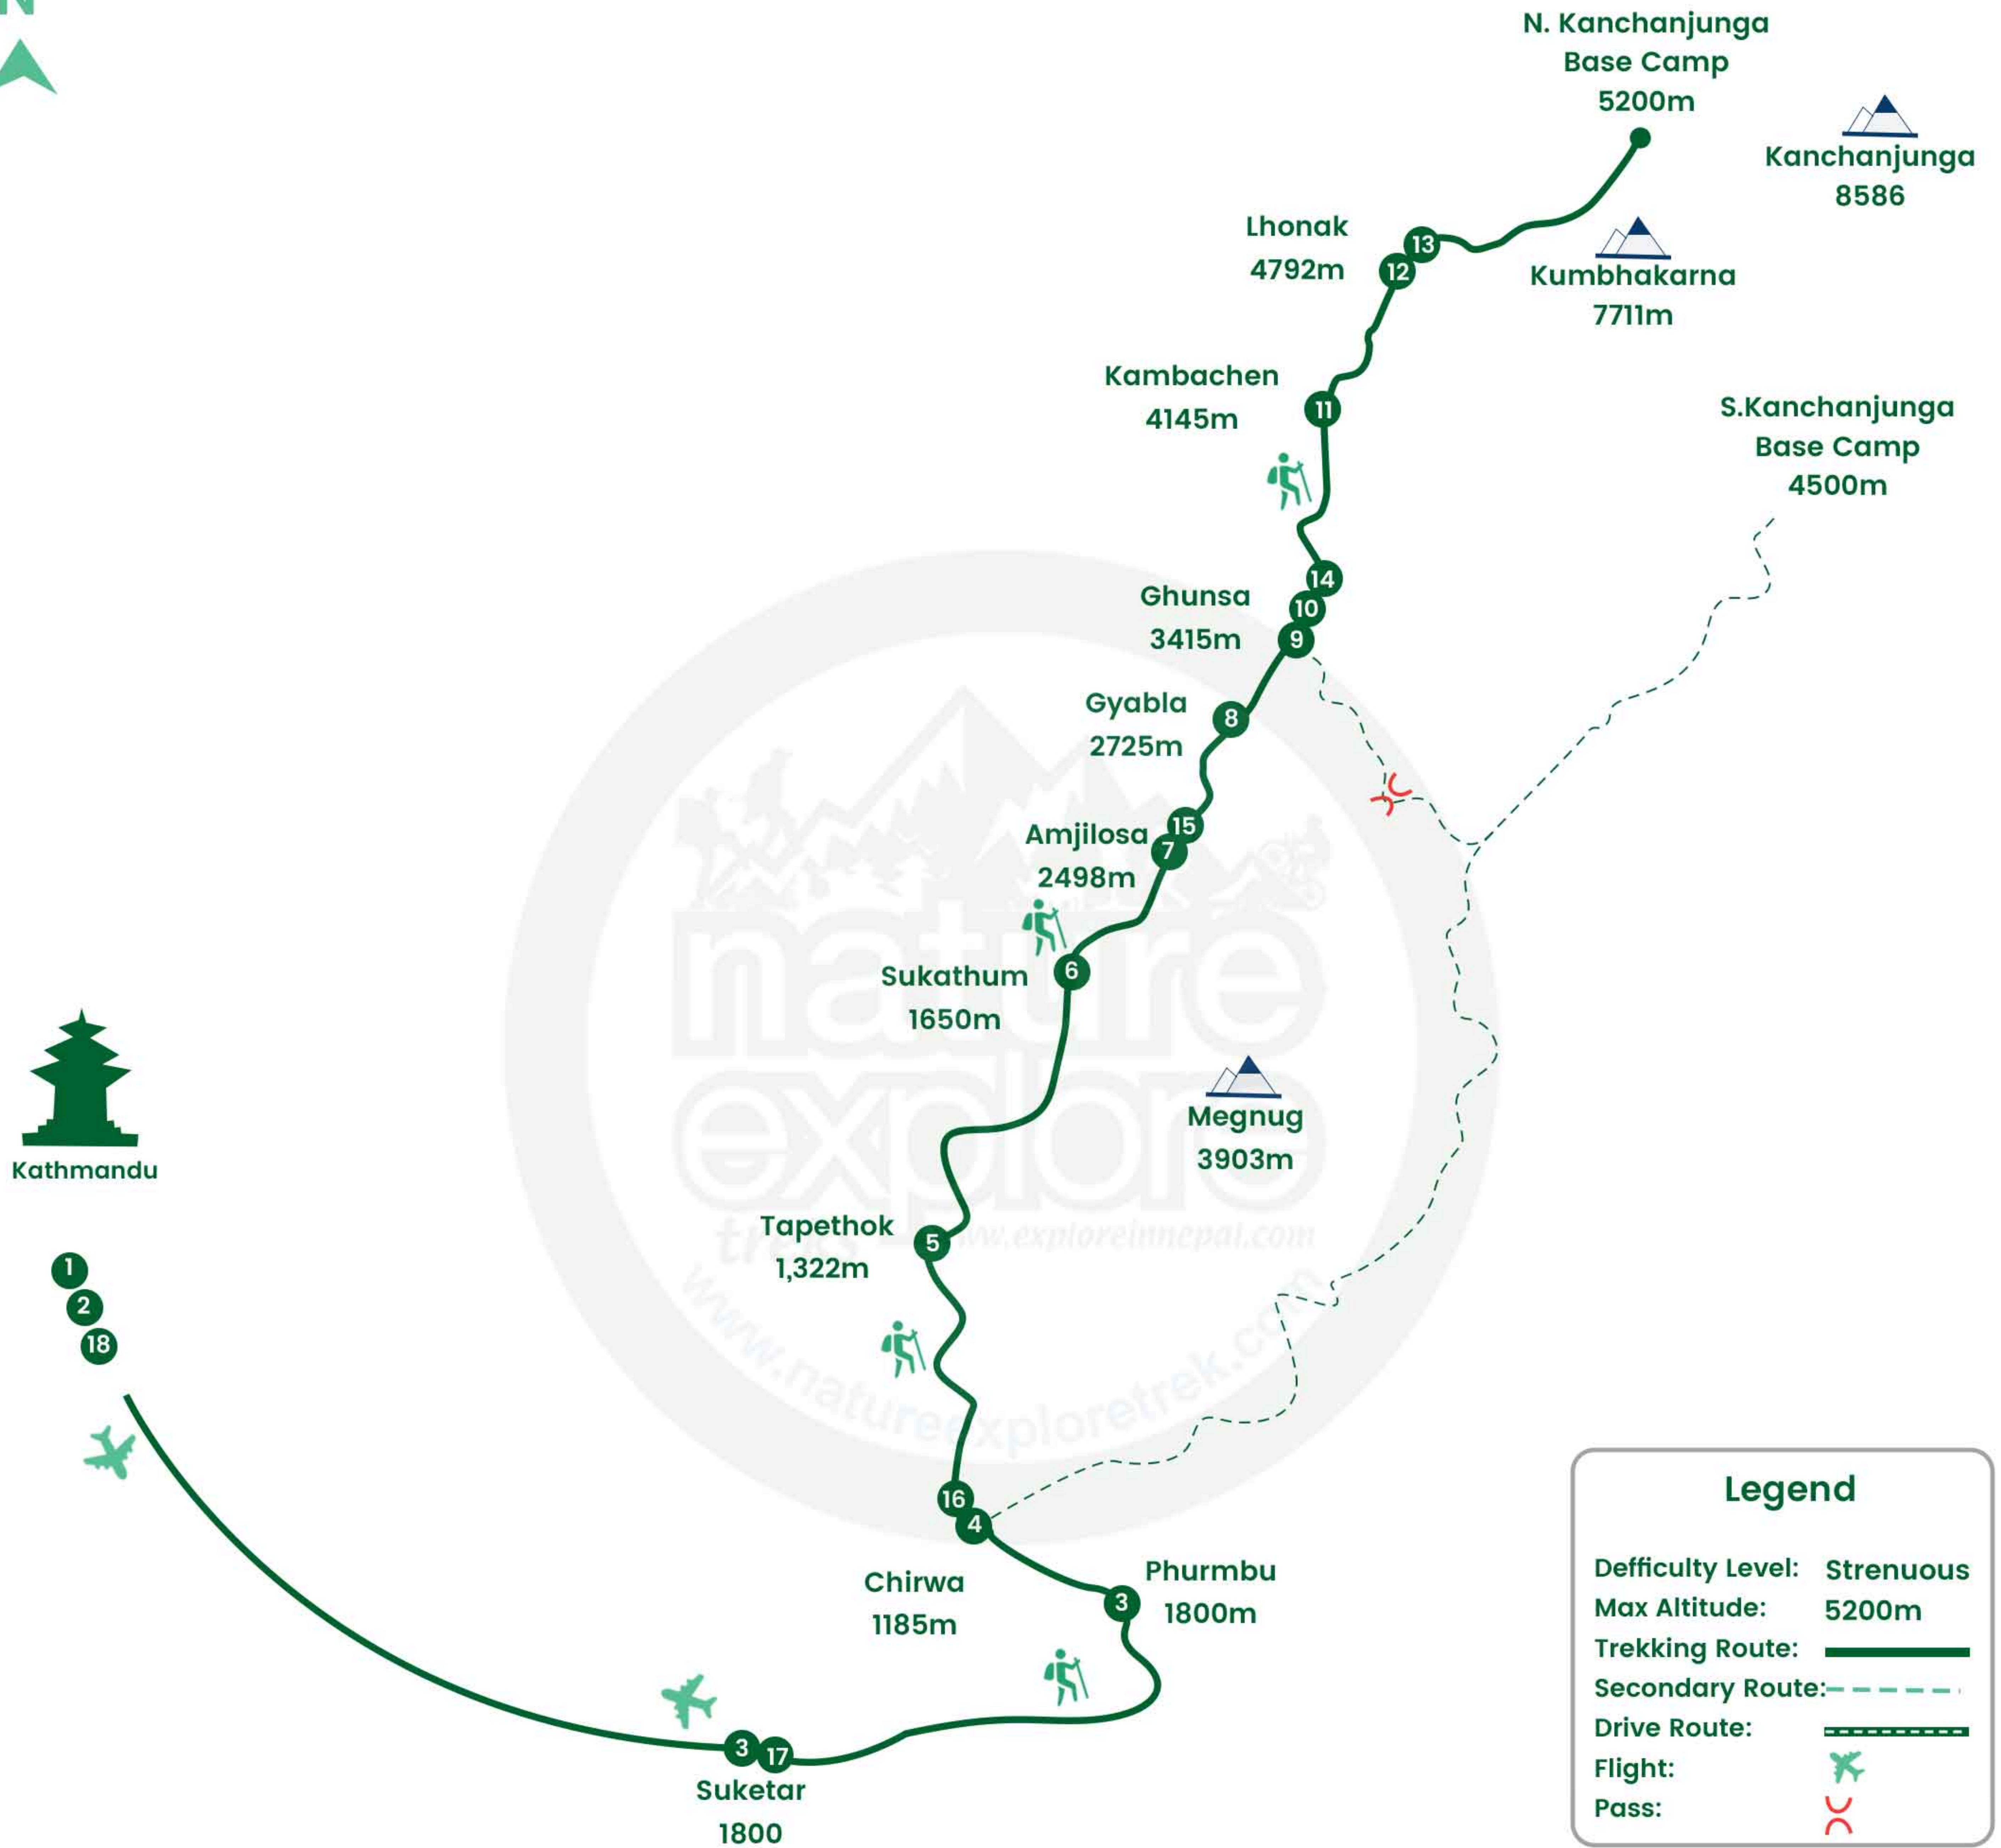

DAYS
16

Kanchenjunga North Base Camp Trek

Altitude Chart