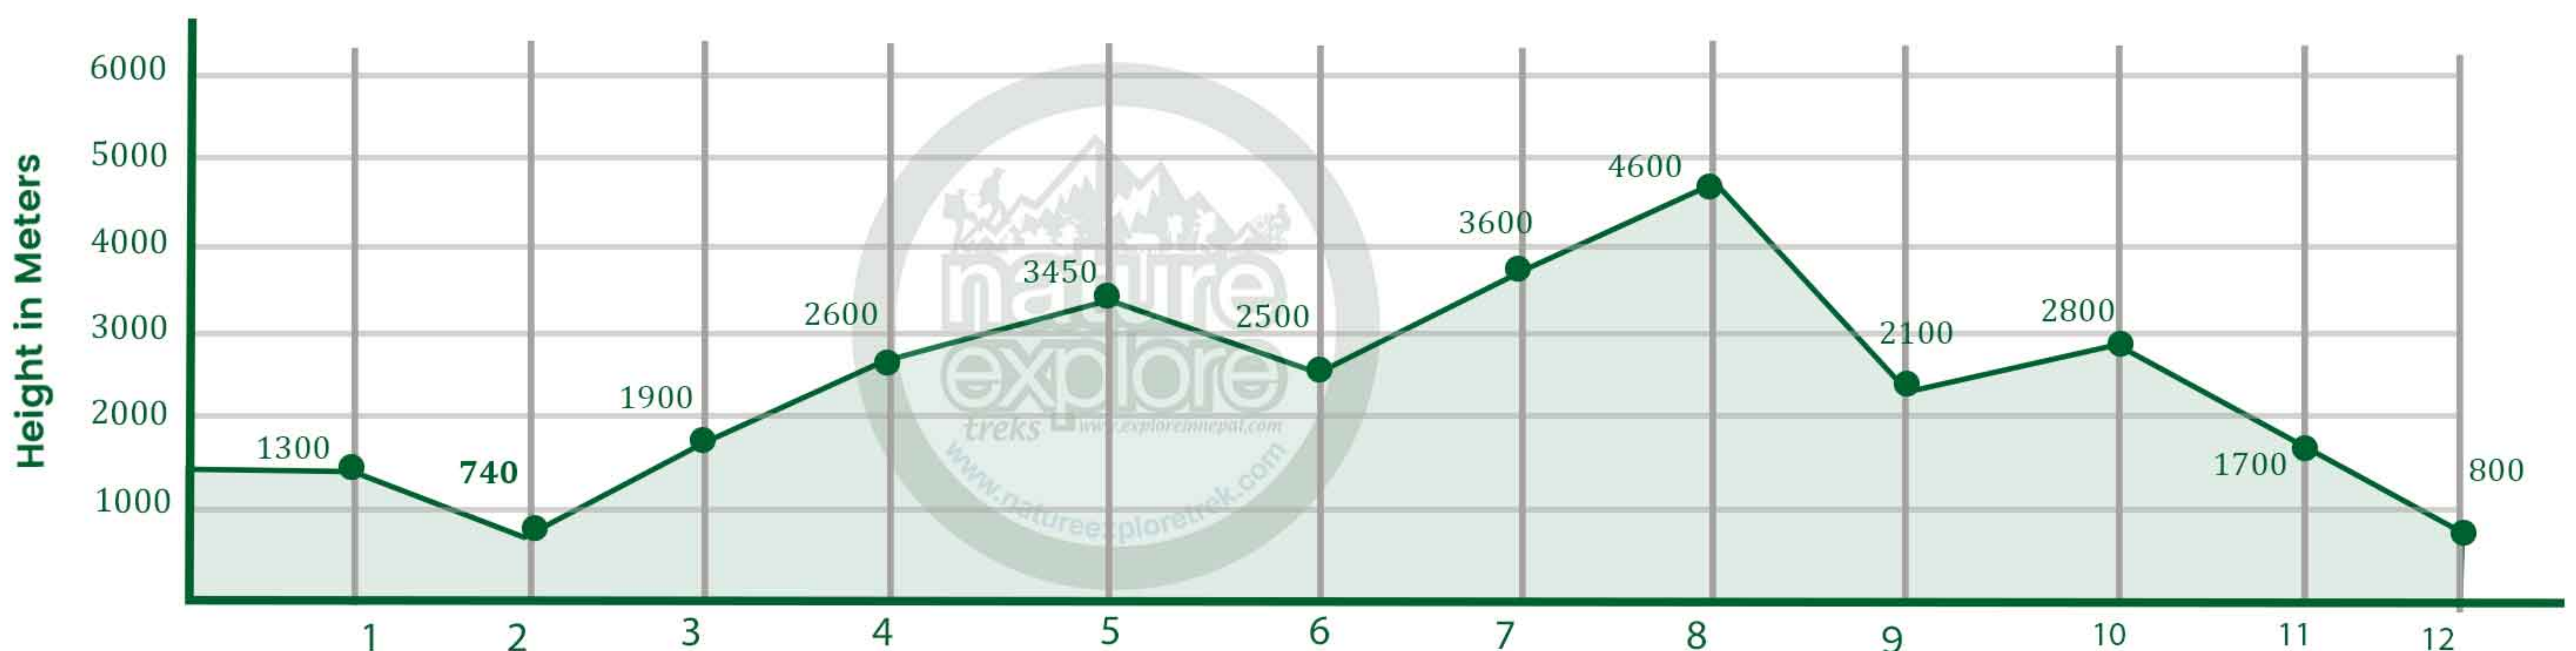

DAYS

12

Khopra Ridge Trek

Legend

- Difficulty level: Moderate
- Max Altitude : 4500m
- Trekking Route:
- Secondary Route:
- Lake :
- Flight :

Altitude Chart

(c)All Rights Reserved