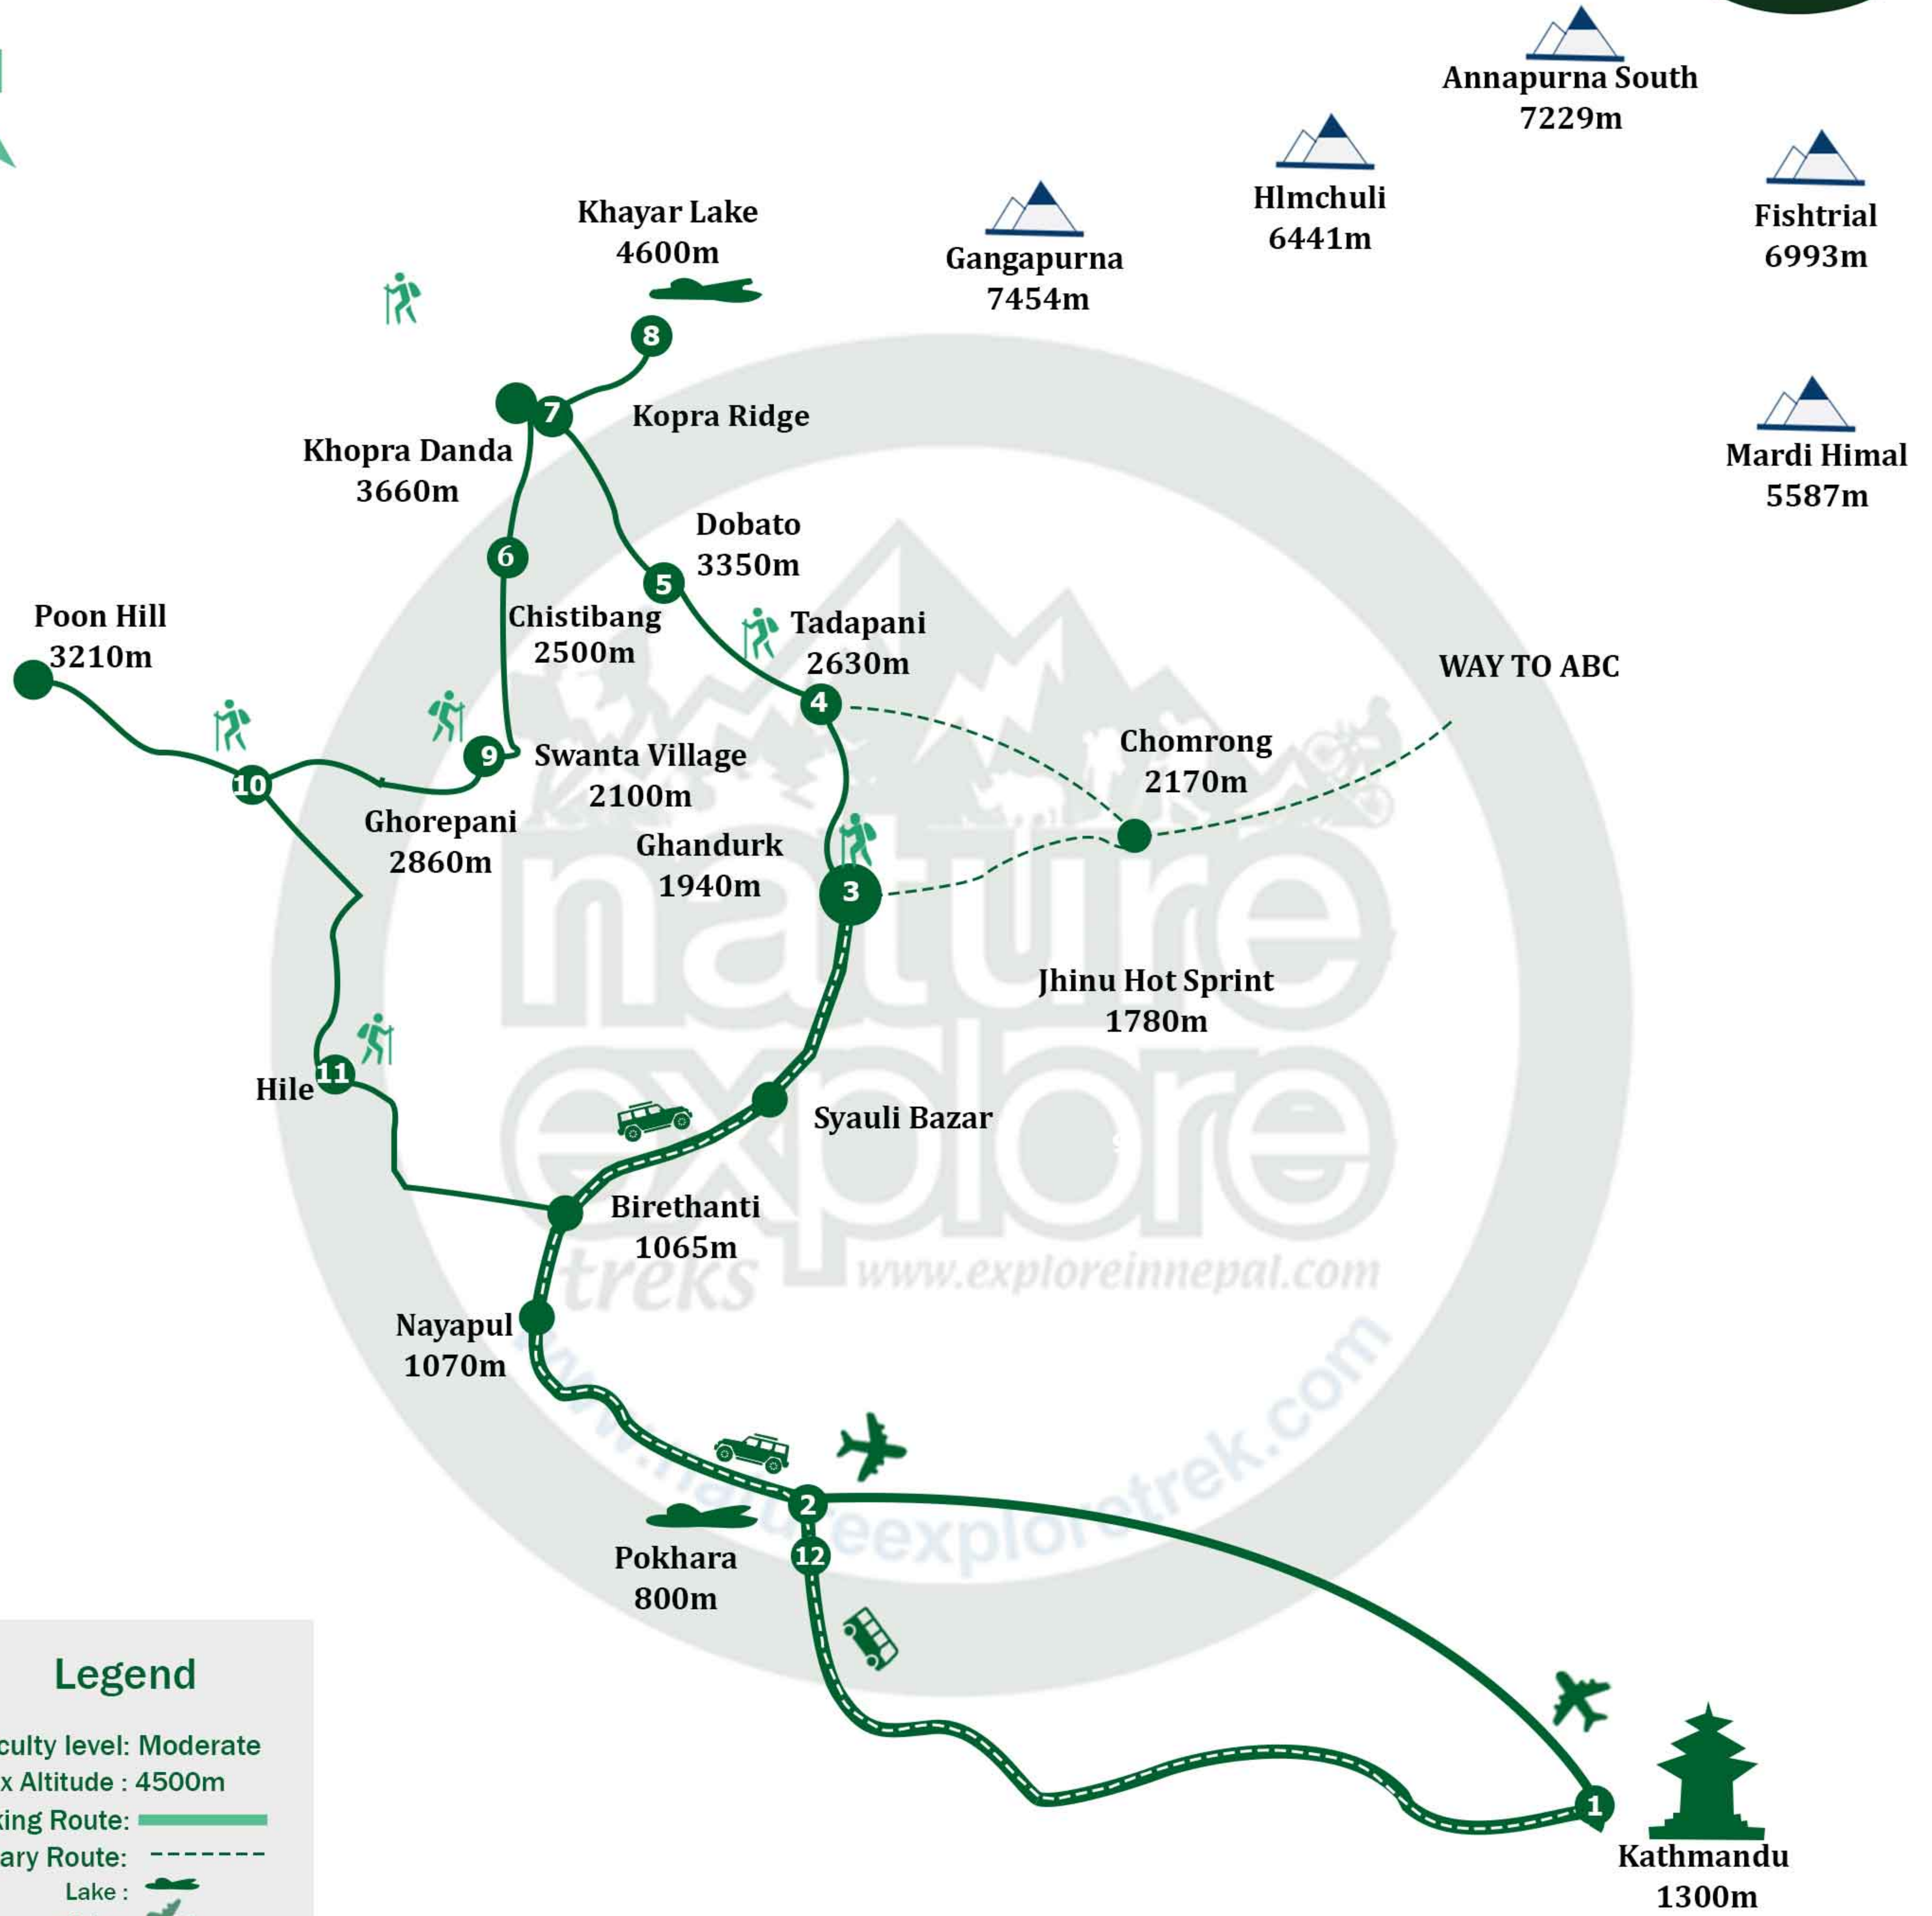

DAYS

12

Khopra Ridge Trek

Legend

- Difficulty level: Moderate
- Max Altitude : 4500m
- Trekking Route:
- Secondary Route:
- Lake :
- Flight :

Altitude Chart

(c)All Rights Reserved