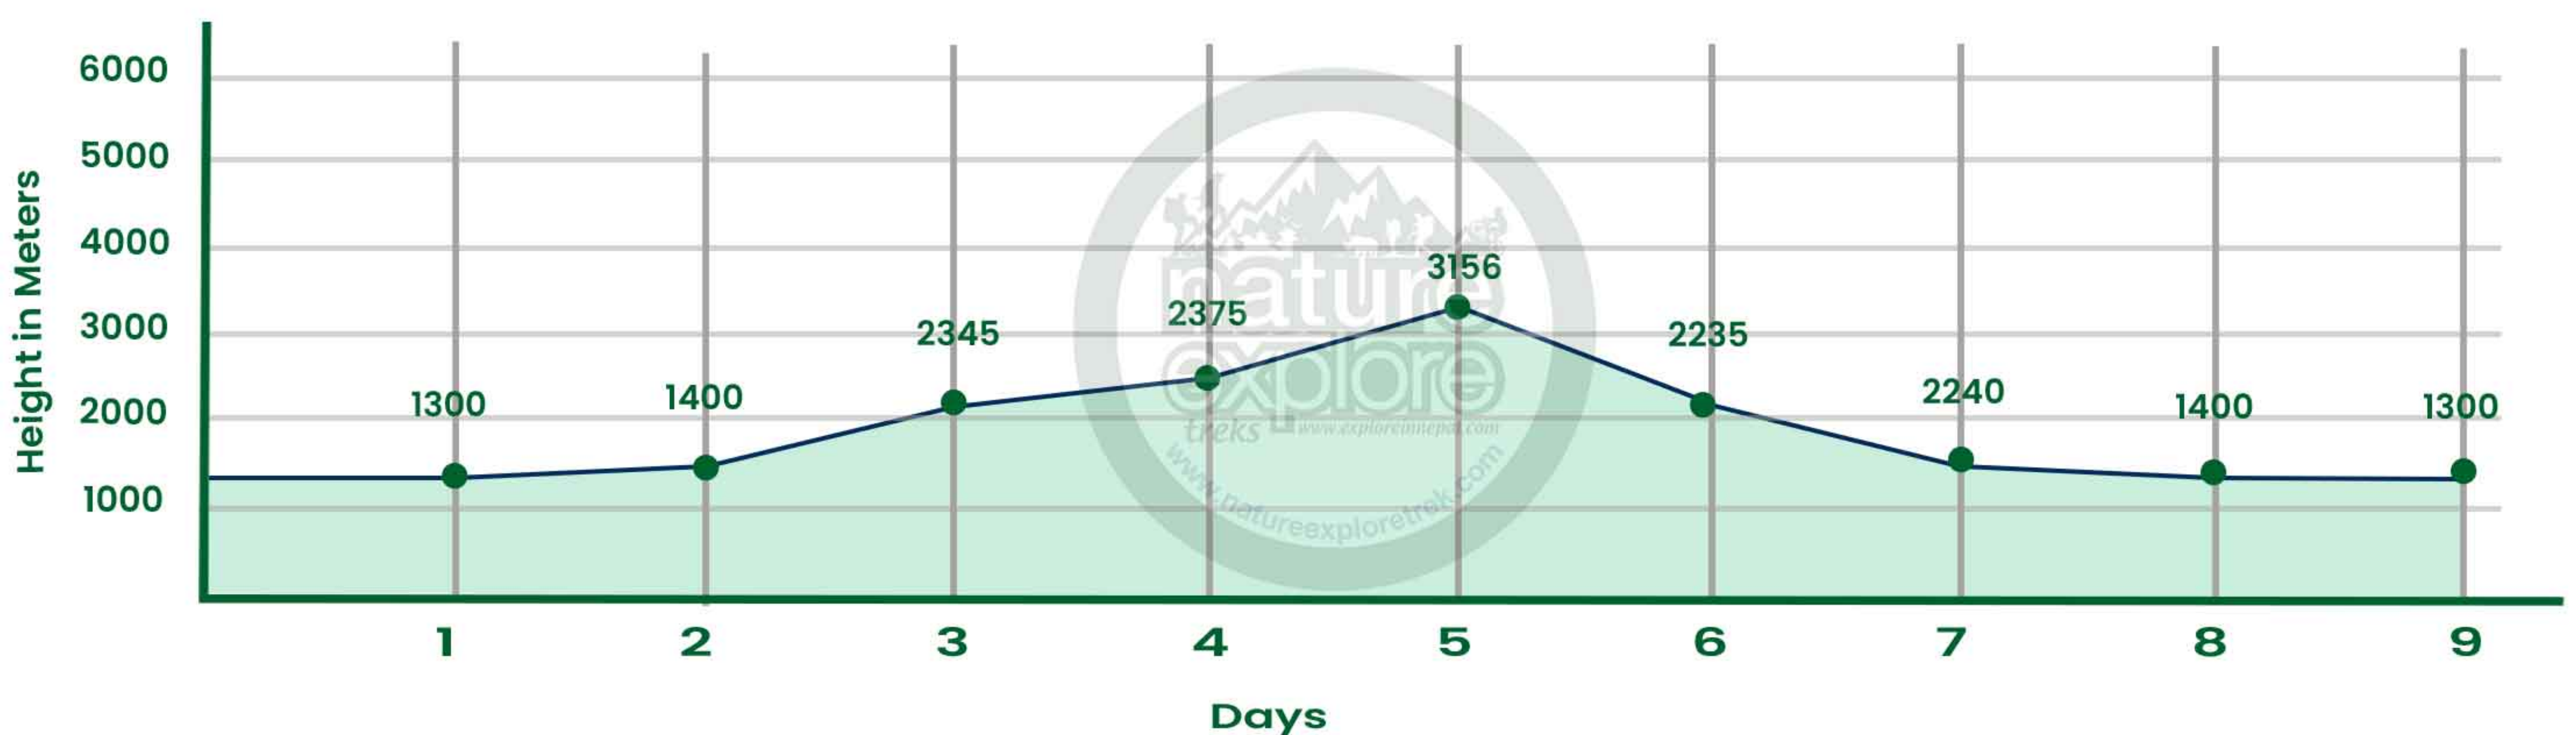

DAYS

9

Tamang Heritage Trail Trek

Lari 4868m

Langtang Lirung 7227m

Langtang II 6596m

Legend

- Difficulty level: Moderate
- Max Altitude : 3156m
- Trekking Route:
- Secondary Route:
- Drive Route

Altitude Chart

(c) All Rights Reserved