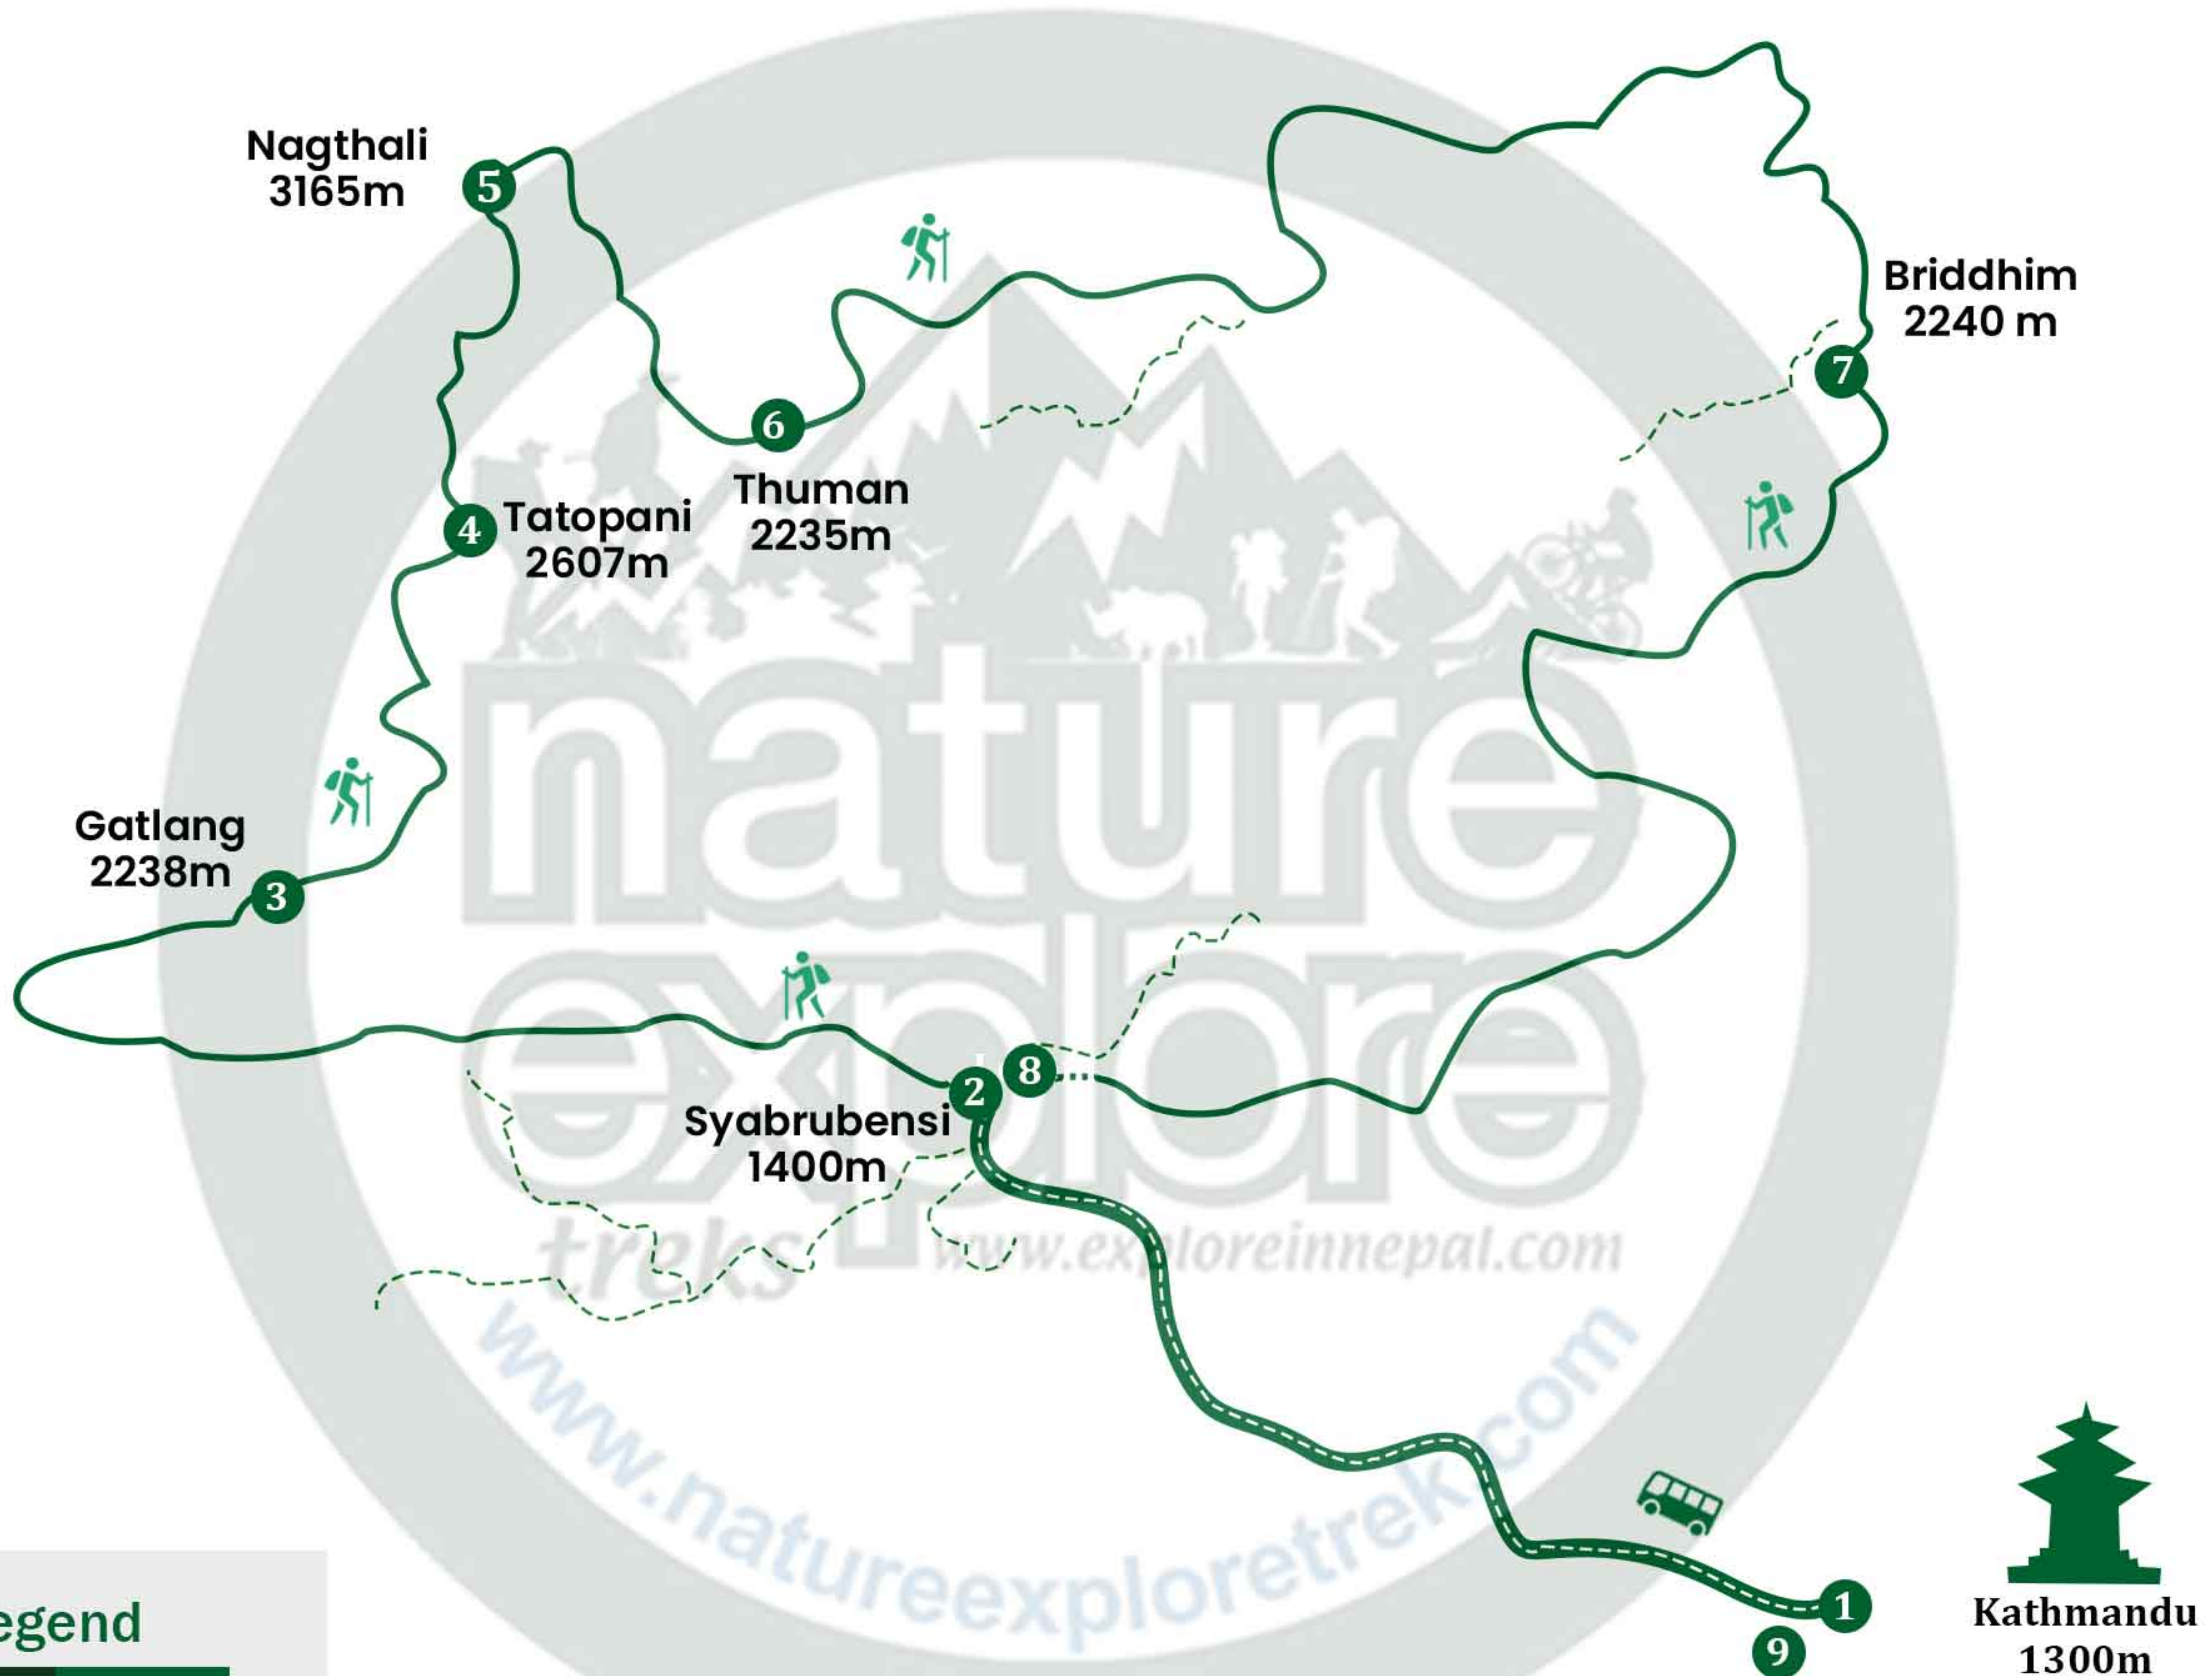

DAYS

9

Tamang Heritage Trail Trek

Lari 4868m

Langtang Lirung 7227m

Langtang II 6596m

Legend

- Difficulty level: Moderate
- Max Altitude : 3156m
- Trekking Route:
- Secondary Route:
- Drive Route

Altitude Chart

(c) All Rights Reserved