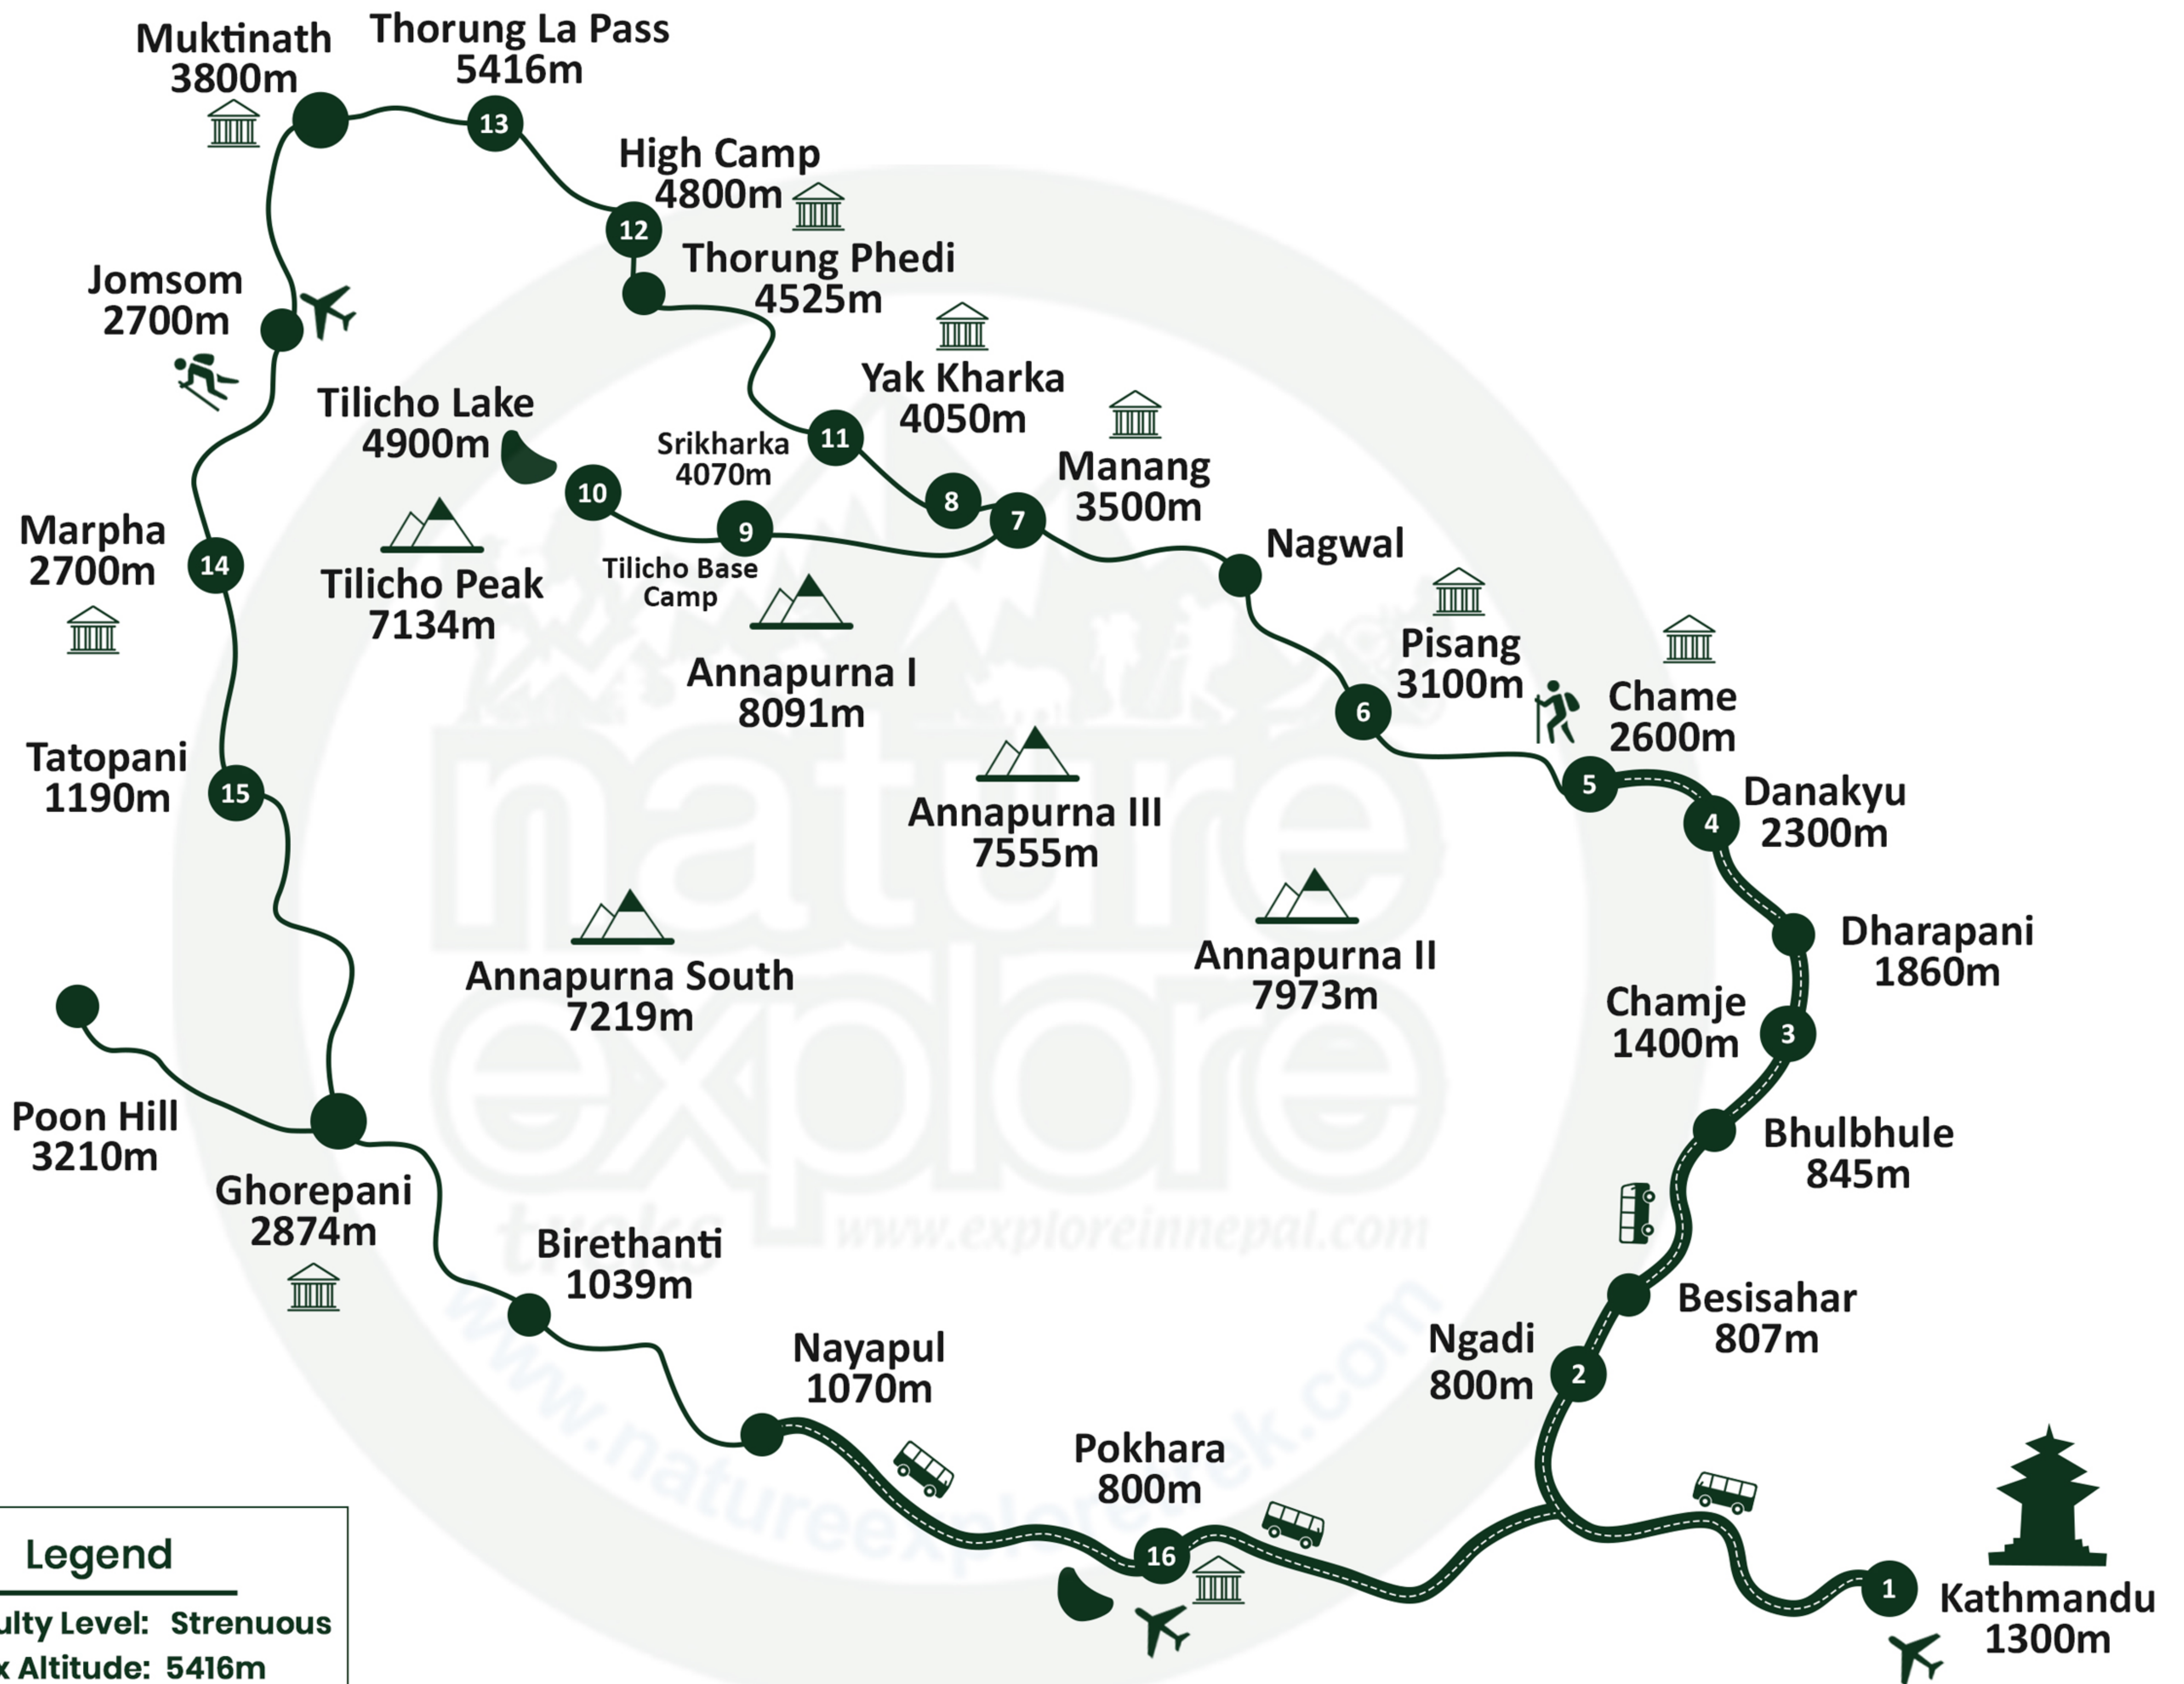

DAYS
16

Tilicho Lake Trek

Legend

- Defficulty Level: Strenuous
- Max Altitude: 5416m
- Trekking Route: ———
- Drive Route: - - - - -
- Secondary Route: ·····
- Flight: ✈
- Peak: ▲
- Lodge/Hotel: 🏠

Altitude Chart