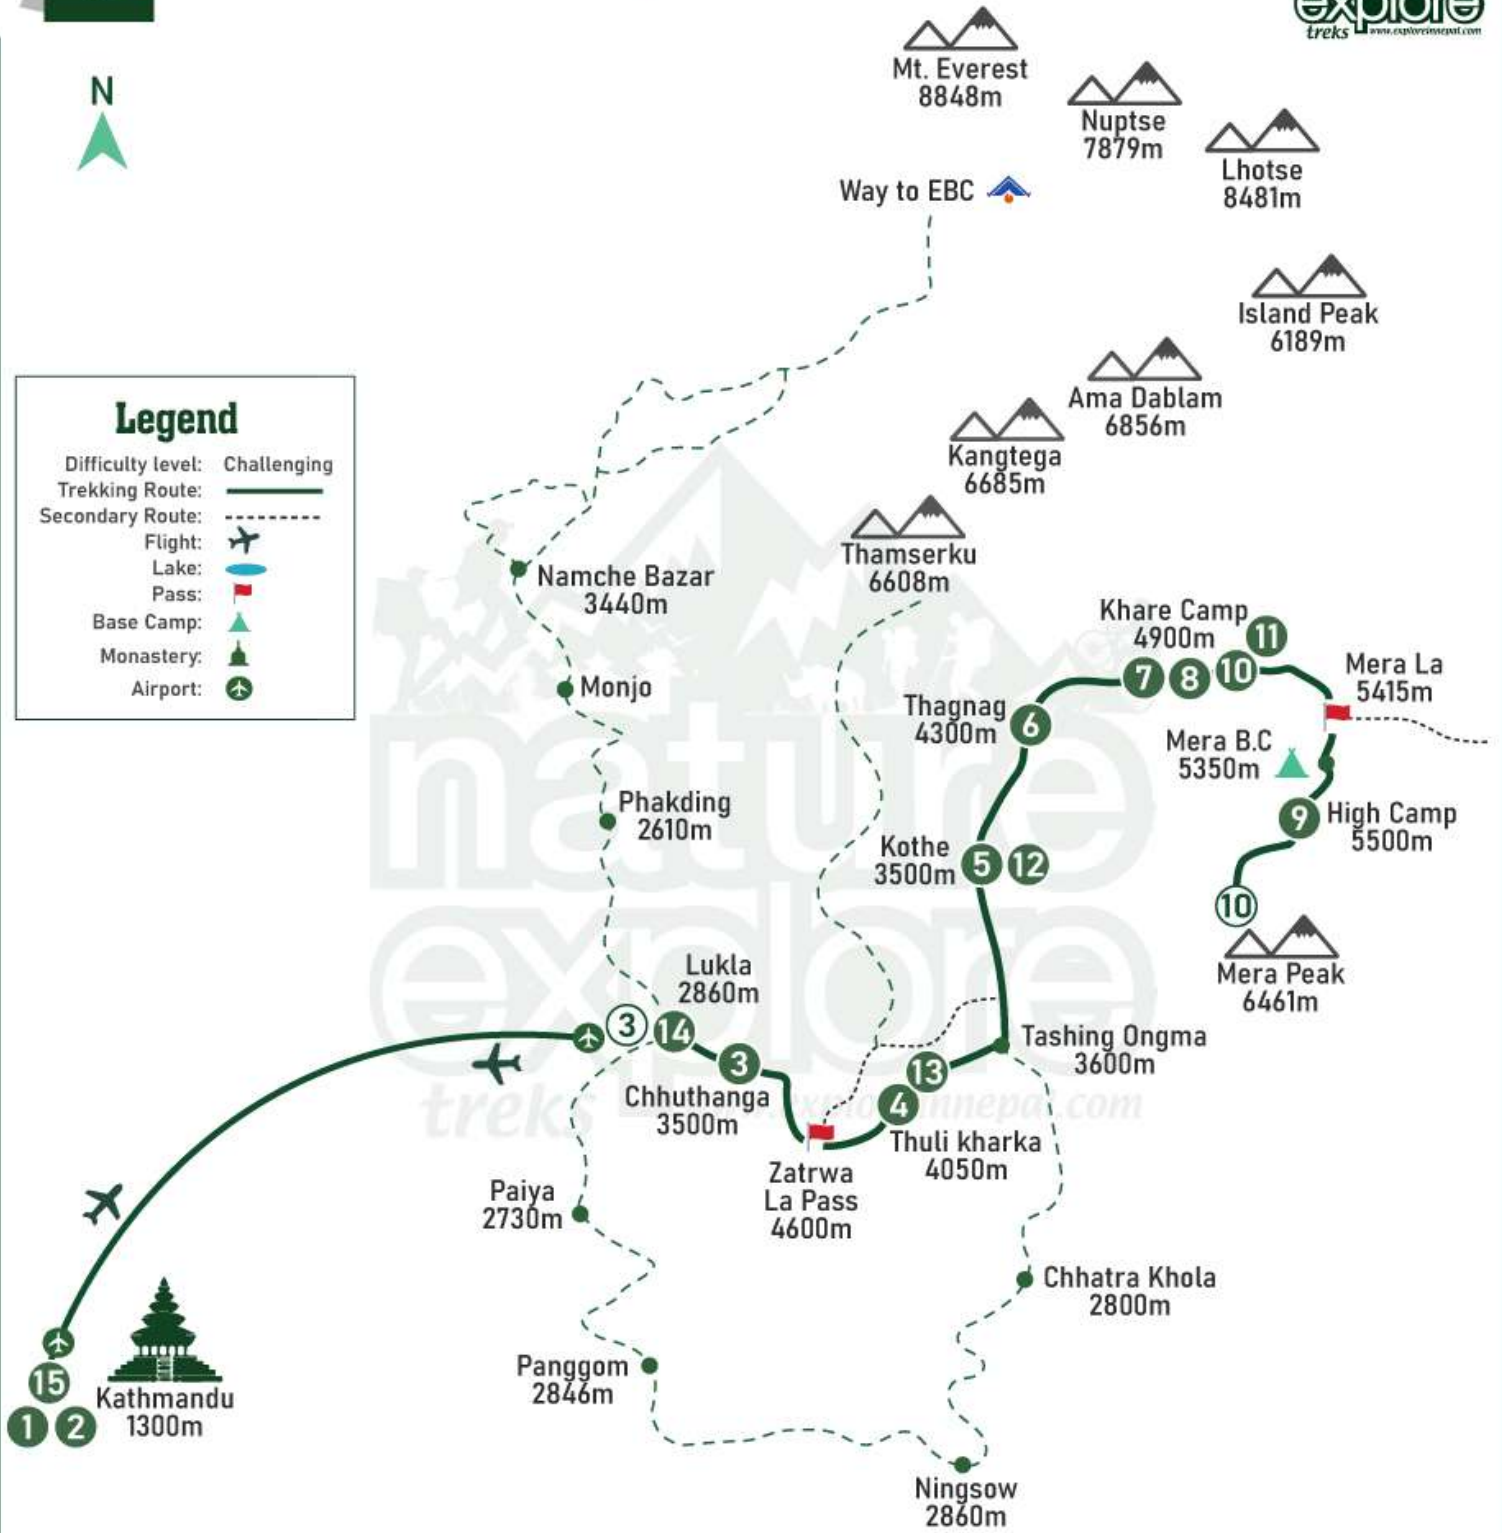

DAYS
15

Mera Peak Climbing

Legend

- Difficulty level: Challenging
- Trekking Route: ———
- Secondary Route: - - - - -
- Flight: ✈️
- Lake: 🌊
- Pass: 🚧
- Base Camp: 🏕️
- Monastery: 🏛️
- Airport: ✈️

Altitude Chart